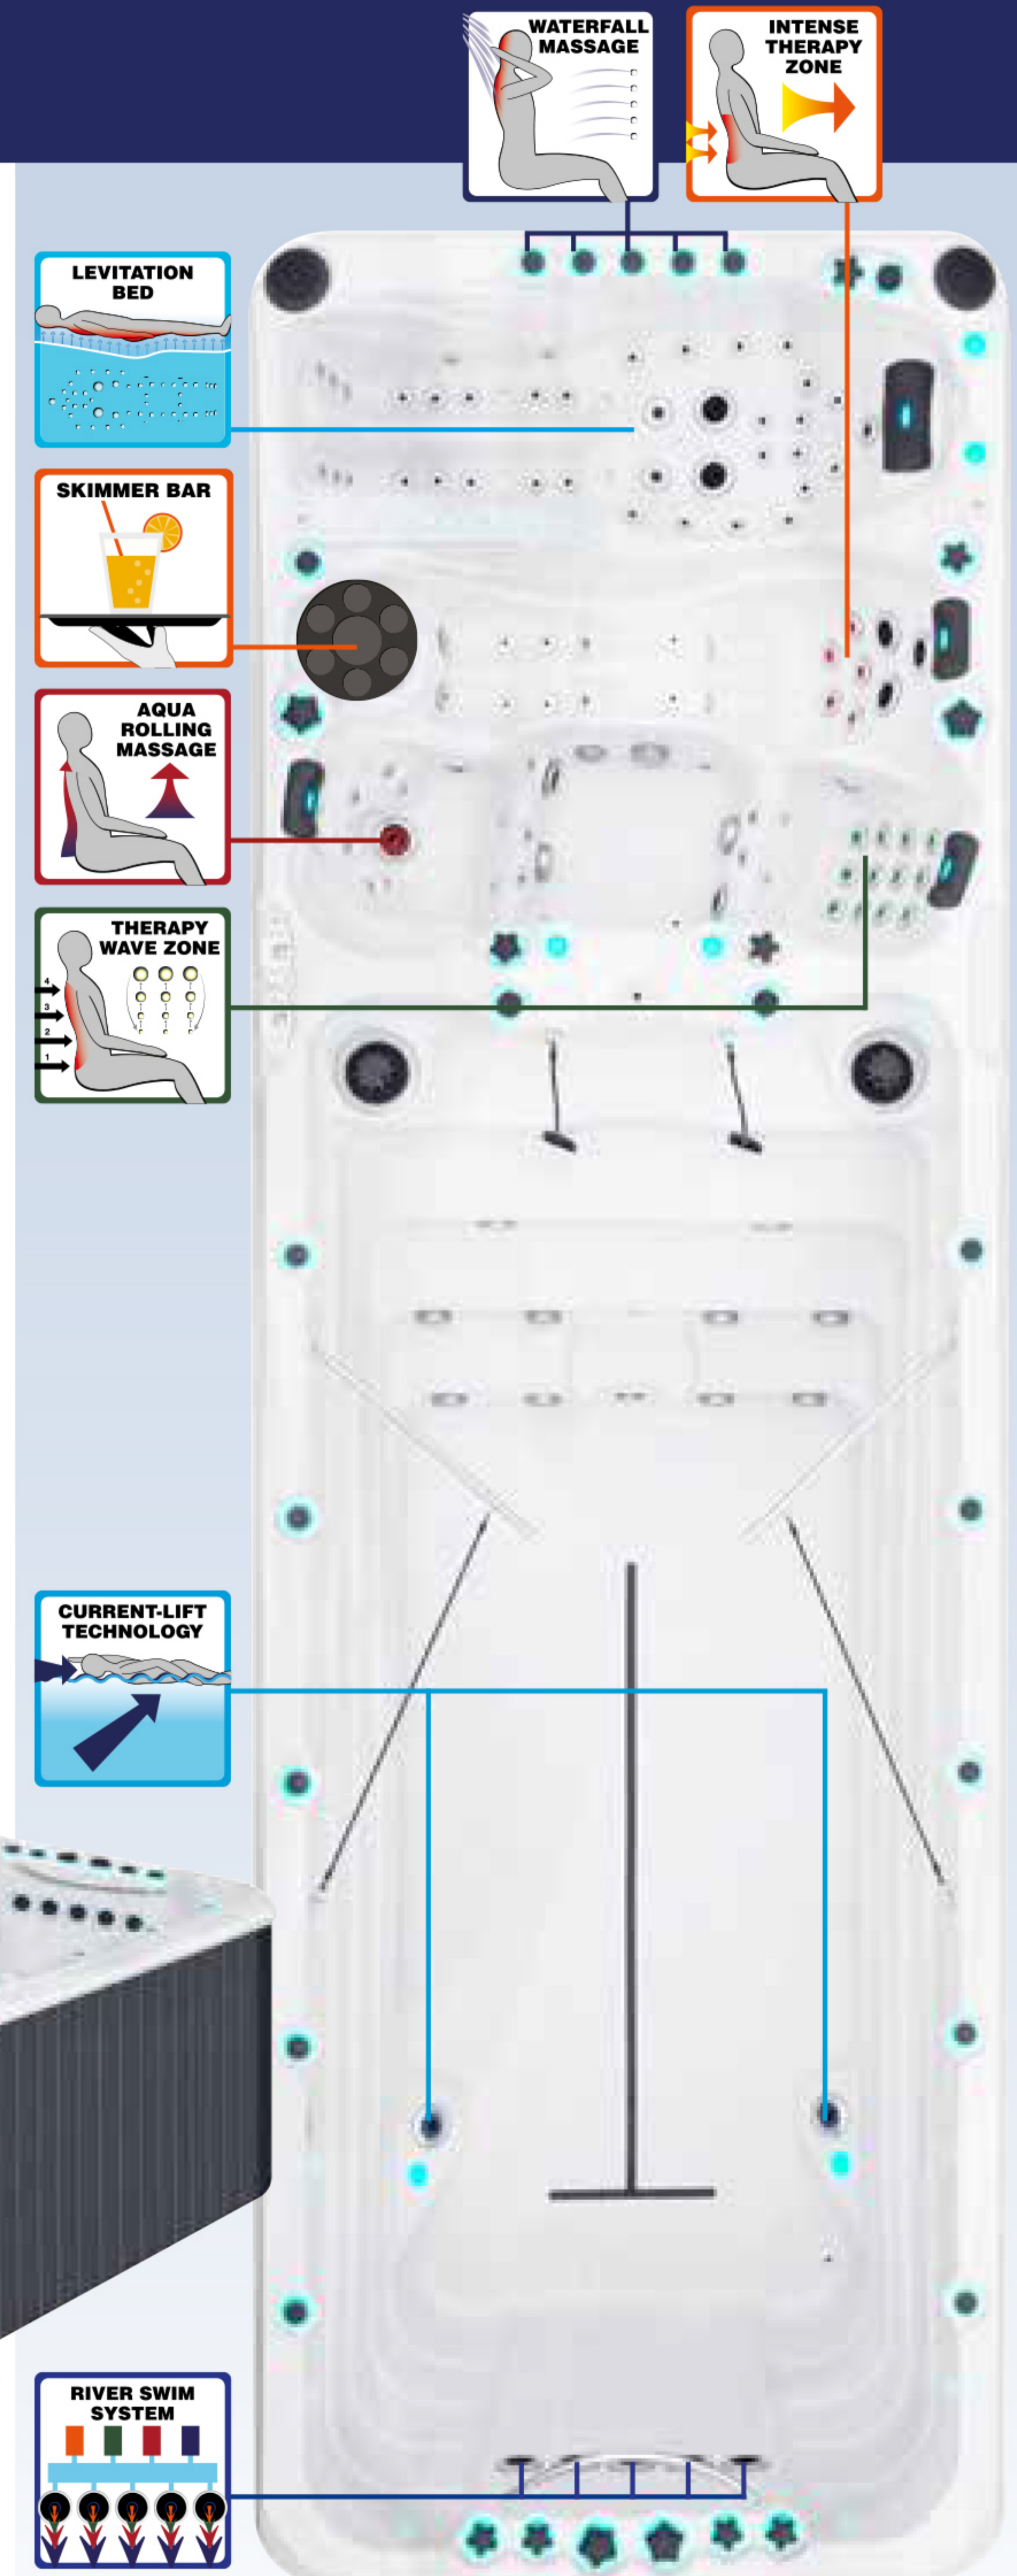

- Dimensions Standard: 720 x 228 x 128 cm
- Dimensions Deep: 720 x 228 x 152 cm
- Number of Seats: 2
- Number of loungers: 2
- Total Massage Jets: 104
- Turbo Swimjets: 5
- Floor Swimjets: 2
- Skimmer Bar
- Aqua Rolling Massage™
- Therapy Wave Zone
- Intense Therapy Zone
- Waterfall Massage
- Levitation Bed
- Starbrite Interior LED light System
- Audio System with Bluetooth
- Wi-Fi Ready
- Hybrid Heating™
- Bio-Lok

- Synergy Water Maintenance System
- Energy Efficient Filtration Pump
- Capacity Standard: 14000 L
- Dry Weight Standard: 1650 KG
- Capacity Deep: 16000 L
- Dry Weight Deep: 1800 KG
- Current-Lift Technology™
- River Swim System

*optional

Full specification page 51