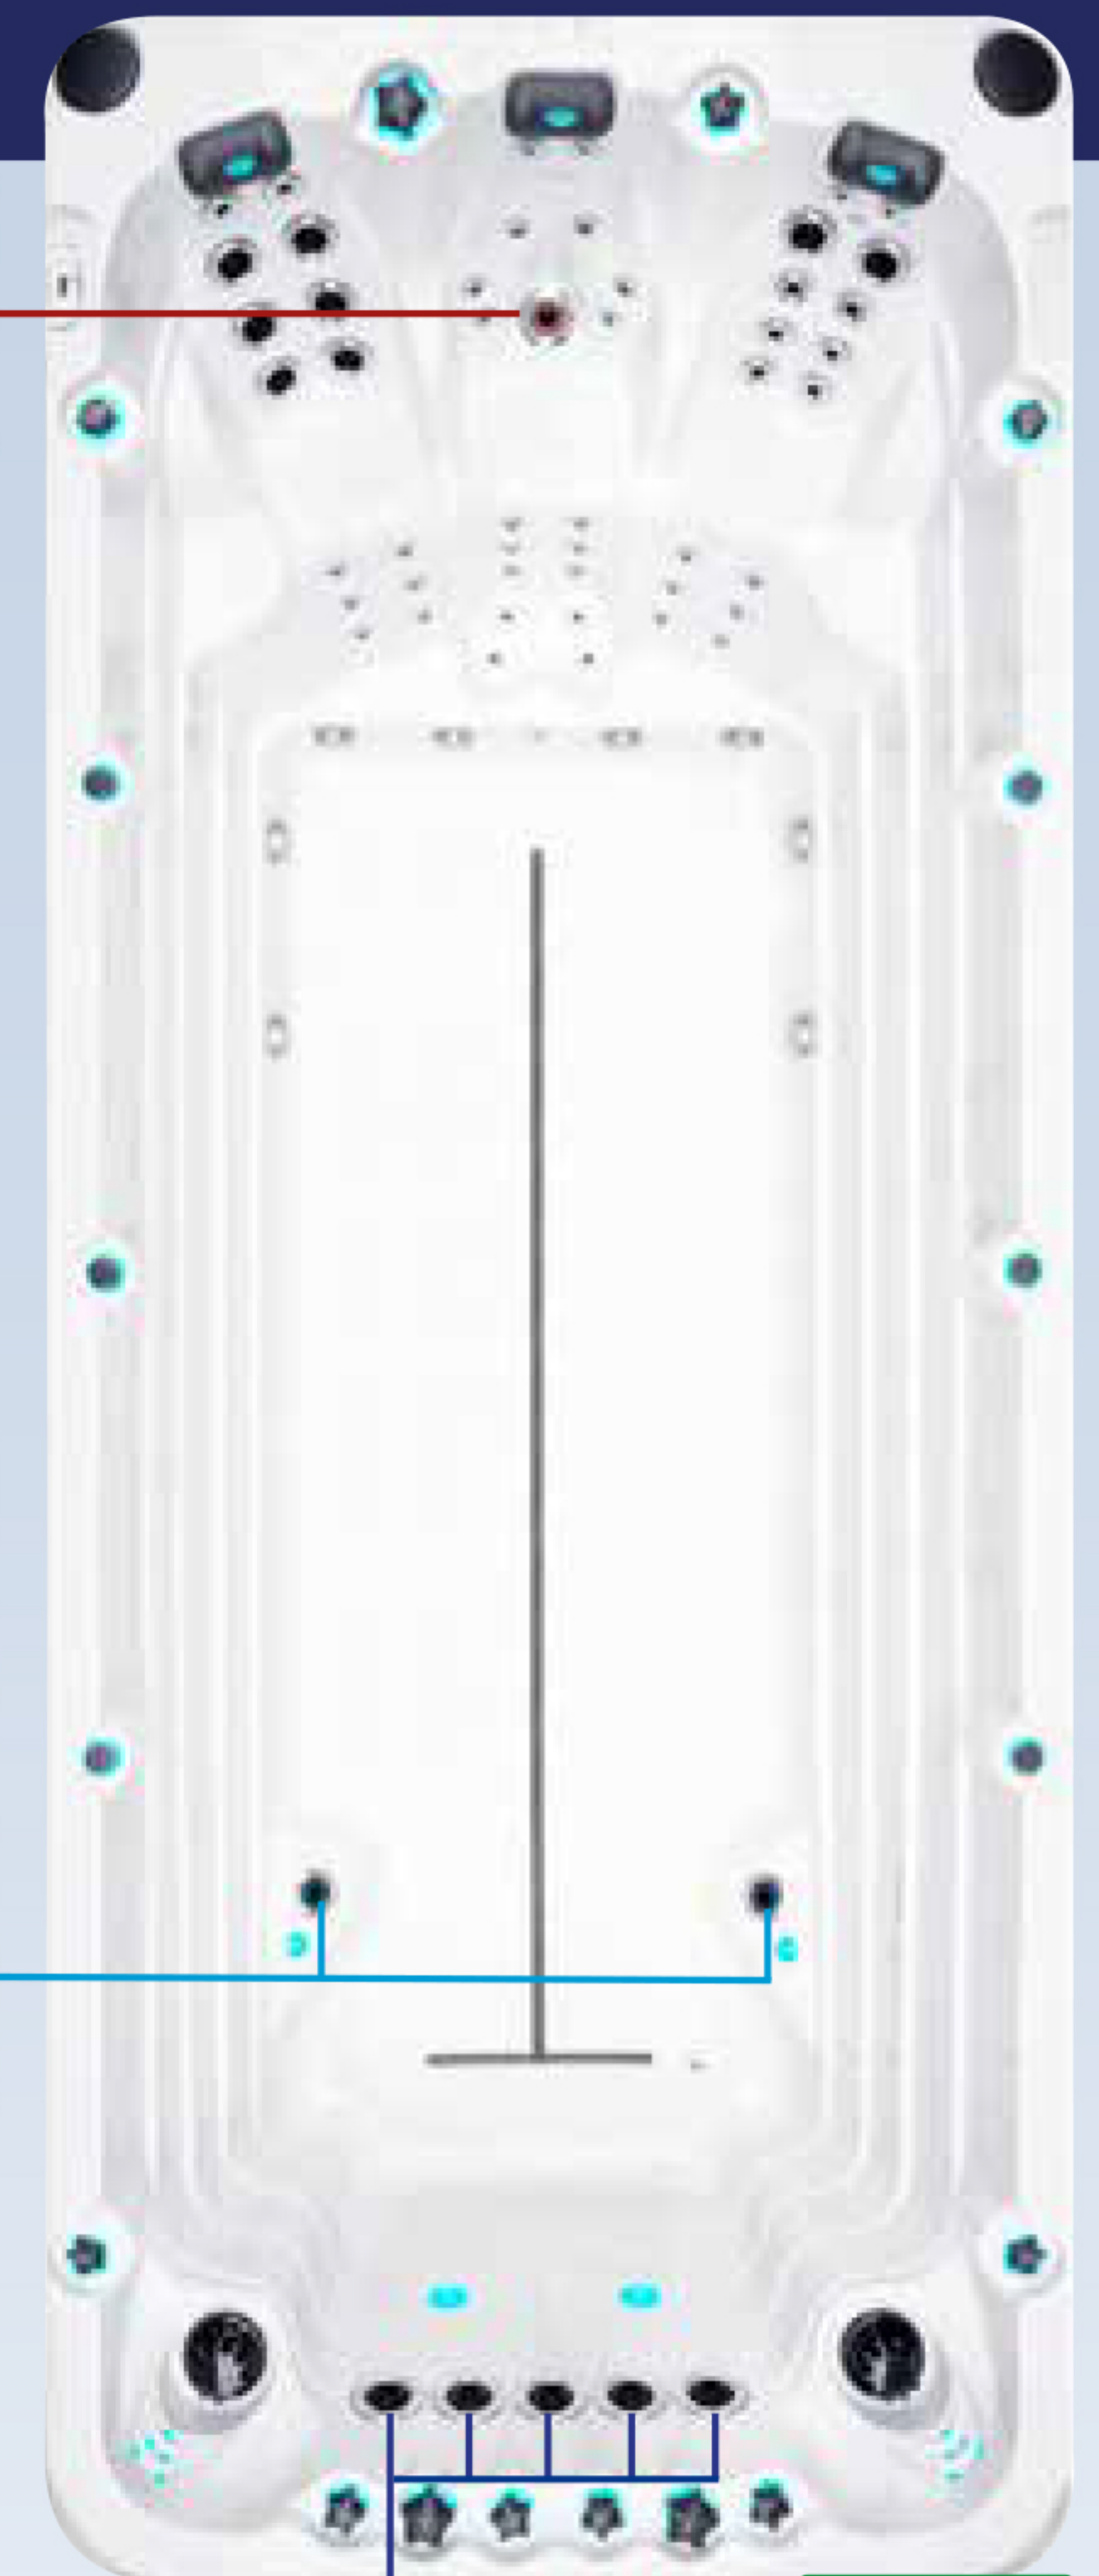

The new Activity 2 Swim Spa is a longer version of our current model Activity 1. It has been added to our Passion Swim Spas collection because all swimmers who have tested our River Swim System in Activity 1 are thrilled. The River Swim System (page 37) provides a continuous stream of water across the width of the pool, giving the swimmer a strong current to swim against. At the same time, the water surface is unbroken and remains calm, so you can keep your head dry without any problems. For all swimmers, the Activity 2 Swim Spa makes the dream of swimming and training efficiently in your own garden come true.

- Dimensions Standard: 549 x 226 x 126 cm
- Dimensions Deep: 549 x 226 x 152 cm
- Number of seats: 3
- Total Massage Jets: 50
- Turbo Swimjets: 5
- Floor Swimjets: 2
- Aqua Rolling Massage™
- Starbrite Interior LED light System
- Audio System with Bluetooth
- Wi-Fi Ready
- Hybrid Heating™
- Bio-Lok
- Synergy Water Maintenance System
- Energy Efficient Filtration Pump
- Capacity Standard: 12500 L
- Dry Weight Standard: 1400 KG
- Capacity Deep: 15000 L
- Dry Weight Deep: 1600 KG
- Current-Lift Technology™
- River Swim System

*optional

Full specification page 51

**NEW
MODEL
2020**