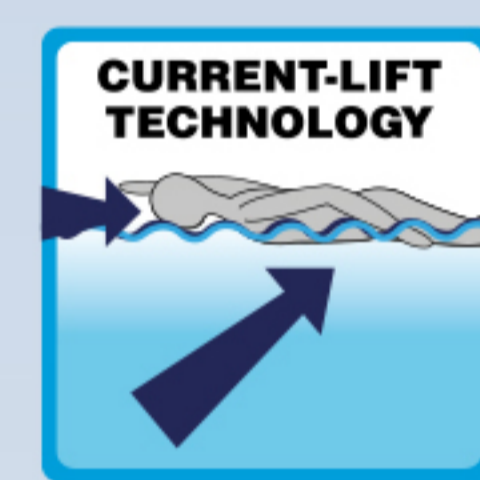

ACTIVITY 1 / ACTIVITY 1 DEEP

SPORT COLLECTION

The Activity 1 Swim Spa is a compact swim spa that combines 3 massage seats with the River Swim System, allowing for a vigorous swim while keeping your head comfortably above the water level. The force and flow of the stream can be used in combination with our unique Current-Lift technology™ (page 37), enabling you to also remain prone in the water even while swimming at a slower pace. The three massage seats are designed for different body lengths and incorporate specially designed massage techniques including our exclusive Passion Spas Aqua Rolling Massage™, one of our most popular and effective massage features.

- Dimensions Standard: 394 x 226 x 126 cm
- Dimensions Deep: 394 x 226 x 152 cm
- Number of seats: 3
- Total Massage Jets: 50
- Turbo Swimjets: 5
- Floor Swimjets: 2
- Aqua Rolling Massage™
- Starbrite Interior LED light System
- Audio System with Bluetooth
- Wi-Fi Ready
- Hybrid Heating™
- Bio-Lok
- Synergy Water Maintenance System
- Energy Efficient Filtration Pump
- Capacity Standard: 7500 L
- Dry Weight Standard: 1200 KG
- Capacity Deep: 9000 L
- Dry Weight Deep: 1400 KG
- Current-Lift Technology™
- River Swim System

Full specification page 51