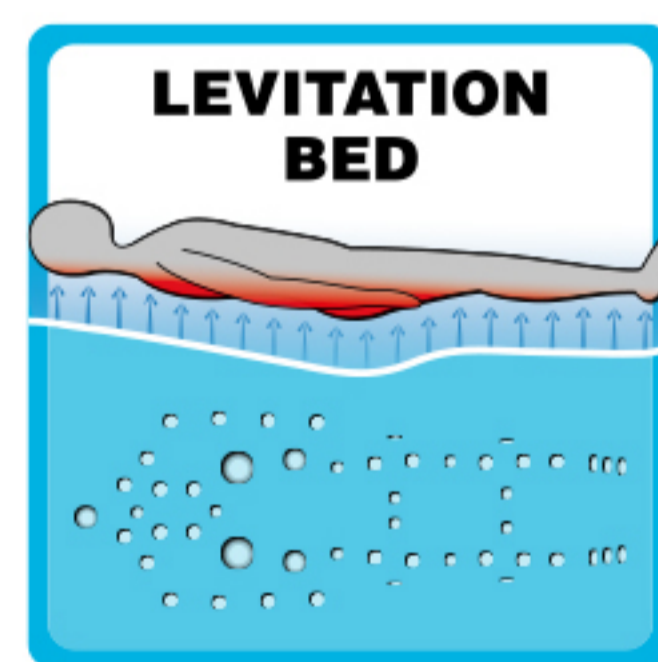

### Aqua Rolling Massage™

Our exclusive Aqua Rolling Massage™ pushes water up the back of the seat through specially designed recesses in the spa shell.

The resulting agitation of the water creates a vigorous massage that works the muscles throughout your back.

### Intense Therapy Zone™

The Intense Therapy Zone™ provides a concentrated, penetrating massage to the lower regions of your back. The intensity of the pressure can be adjusted.

Only Passion Spas offers a therapy system for your lower back muscles that allows you to isolate specific areas with the intensity of massage you desire.

### Levitation Bed™

The Levitation bed™ is the most innovative spa massage feature available.

Experiencing this massage will give you a floating sensation because your body is completely enveloped in a soothing massage that can be adjusted for intensity and effect. You can lie either face down or face up, giving you a full head to toe massage that is simply amazing. The Levitation Bed™ is the only one of its kind and offered exclusively by Passion Spas.

### Flexible Massage Device

With the Flexible Massage Device you can manually determine at which area of your body you want to receive your therapeutic massage.

The rotating jet stimulates your muscles by rubbing with vibrating warm water even above the waterline. This way you can flexibly guide your massage to your shoulder, hip, knee or ankle or any place you need warm water massage.