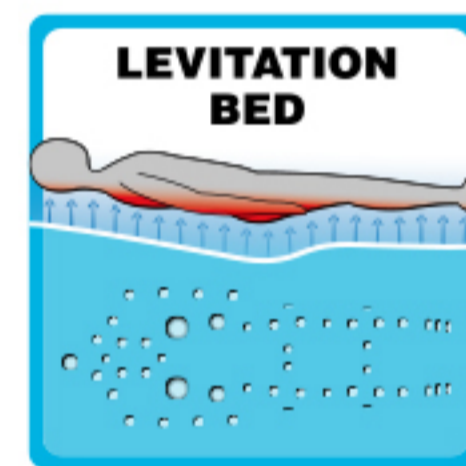

EUPHORIA

EXCLUSIVE COLLECTION

The Euphoria Spa combines the most innovative spa massage ever developed with a 4-person configuration that provides multiple types of invigorating massage. The Levitation Bed™ was developed by Passion Spas and allows the user to lie face down or face up on the massage bed for a head-to-toe massage on both the front and back of the body. The Euphoria also features a comfortable lounge and bucket seats, creating a plethora of seating and massage experiences, like Aqua Rolling Massage™, Therapy Wave Zone™, Intense Therapy Zone™ and Waterfall Massage™. The 100+ jets allow you to target any part of your body with an invigorating massage, and jet pressure can be controlled throughout the spa. The Euphoria includes our exclusive Synergy Water Maintenance System as well as the full line-up of standard features offered in our Signature Spa Collection.

- Dimensions: 230 x 230 x 91 cm
- Number of Seats: 2
- Number of Loungers: 2
- Total Massage Jets: 104
- Skimmer Bar
- Aqua Rolling Massage™
- Therapy Wave Zone
- Intense Therapy Zone
- Waterfall Massage
- Levitation Bed

- Soft Air Massage System
- Starbrite Interior Led Light System
- Audio System with Bluetooth
- Wi-Fi Ready
- Hybrid Heating™
- Bio-Lok
- Synergy Water Maintenance System
- Energy Efficient Filtration Pump
- Capacity: 1550 L
- Dry Weight: 405 KG

Full specification page 50