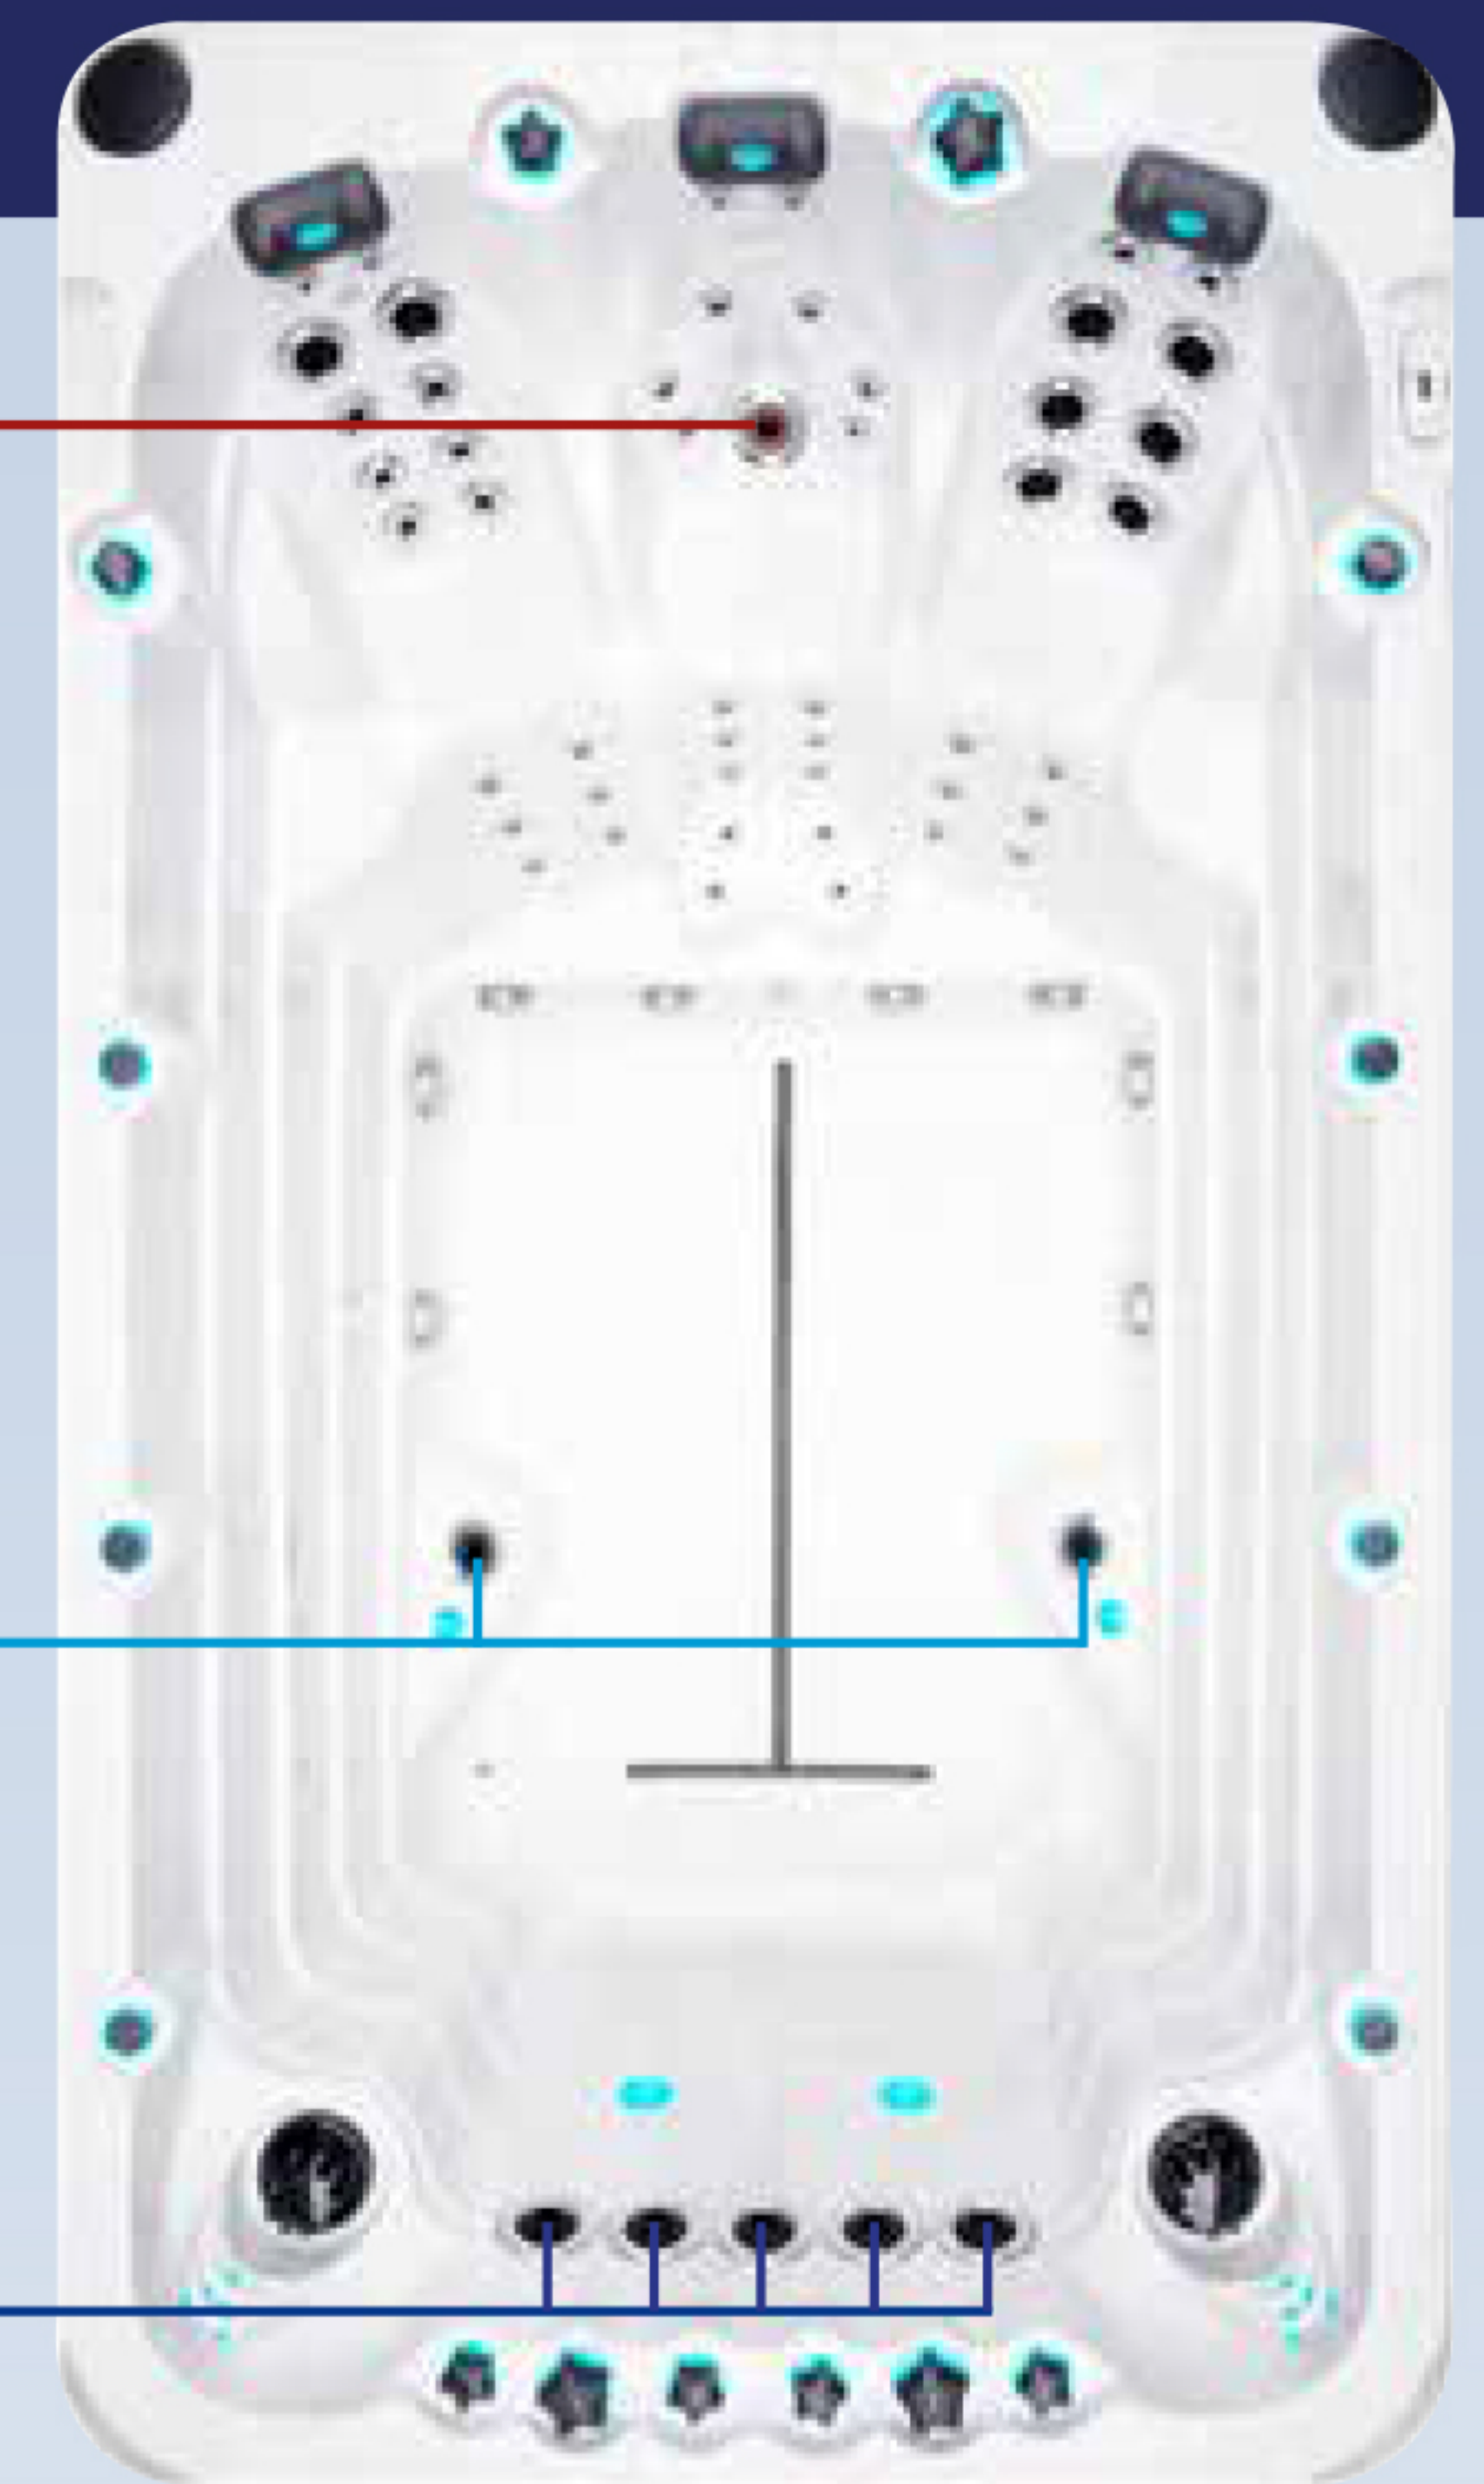

ACTIVITY 1 / ACTIVITY 1 DEEP

SPORT COLLECTION

The Activity 1 Swim Spa is a compact swim spa that combines 3 massage seats with the River Swim System, allowing for a vigorous swim while keeping your head comfortably above the water level. The force and flow of the stream can be used in combination with our unique Current-Lift technology™ (page 37), enabling you to also remain prone in the water even while swimming at a slower pace. The three massage seats are designed for different body lengths and incorporate specially designed massage techniques including our exclusive Passion Spas Aqua Rolling Massage™, one of our most popular and effective massage features.

- Dimensions Standard: 394 x 226 x 126 cm
- Dimensions Deep: 394 x 226 x 152 cm
- Number of seats: 3
- Total Massage Jets: 50
- Turbo Swimjets: 5
- Floor Swimjets: 2
- Aqua Rolling Massage™
- Starbrite Interior LED light System
- Audio System with Bluetooth
- Wi-Fi Ready
- Hybrid Heating™
- Bio-Lok
- Synergy Water Maintenance System
- Energy Efficient Filtration Pump
- Capacity Standard: 7500 L
- Dry Weight Standard: 1200 KG
- Capacity Deep: 9000 L
- Dry Weight Deep: 1400 KG
- Current-Lift Technology™
- River Swim System

Full specification page 51