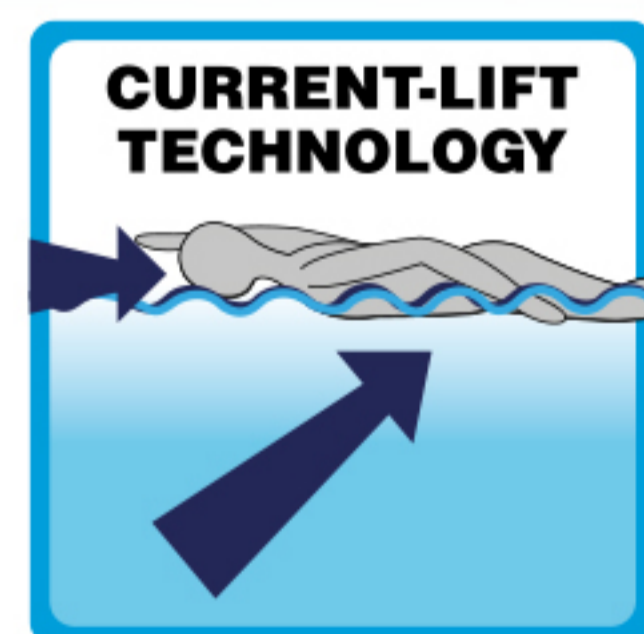

Full specification page 50

The Passion Spas design team is constantly working on innovations and developments. In all our Swimspas are many unique features that improve the swimming experience and aim to make your dream of being able to swim in your own garden come true.

The following two features have been developed and integrated into all Passion Swim Spas.

#### River Swim System

The River Swim System exists of 5 large swim jets, positioned linear to each other, creating a steady flow of water over the entire width of the swim spa. You can control the intensity of the water stream, and when doing so, the flow is equally divided over the whole width of the current. Because of this unique technique, the water stream covers a wide area and is effectively positioned below the water surface, enabling you to swim with your head comfortably above water.