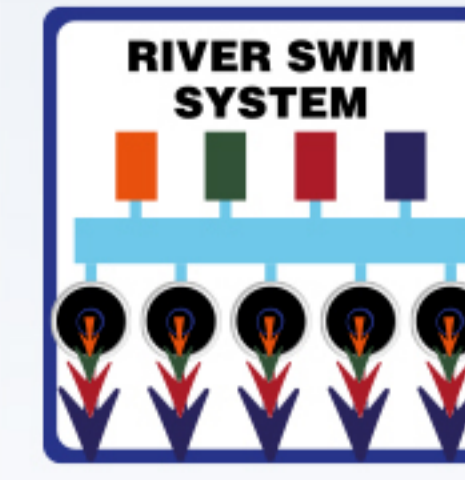

Full specification page 51