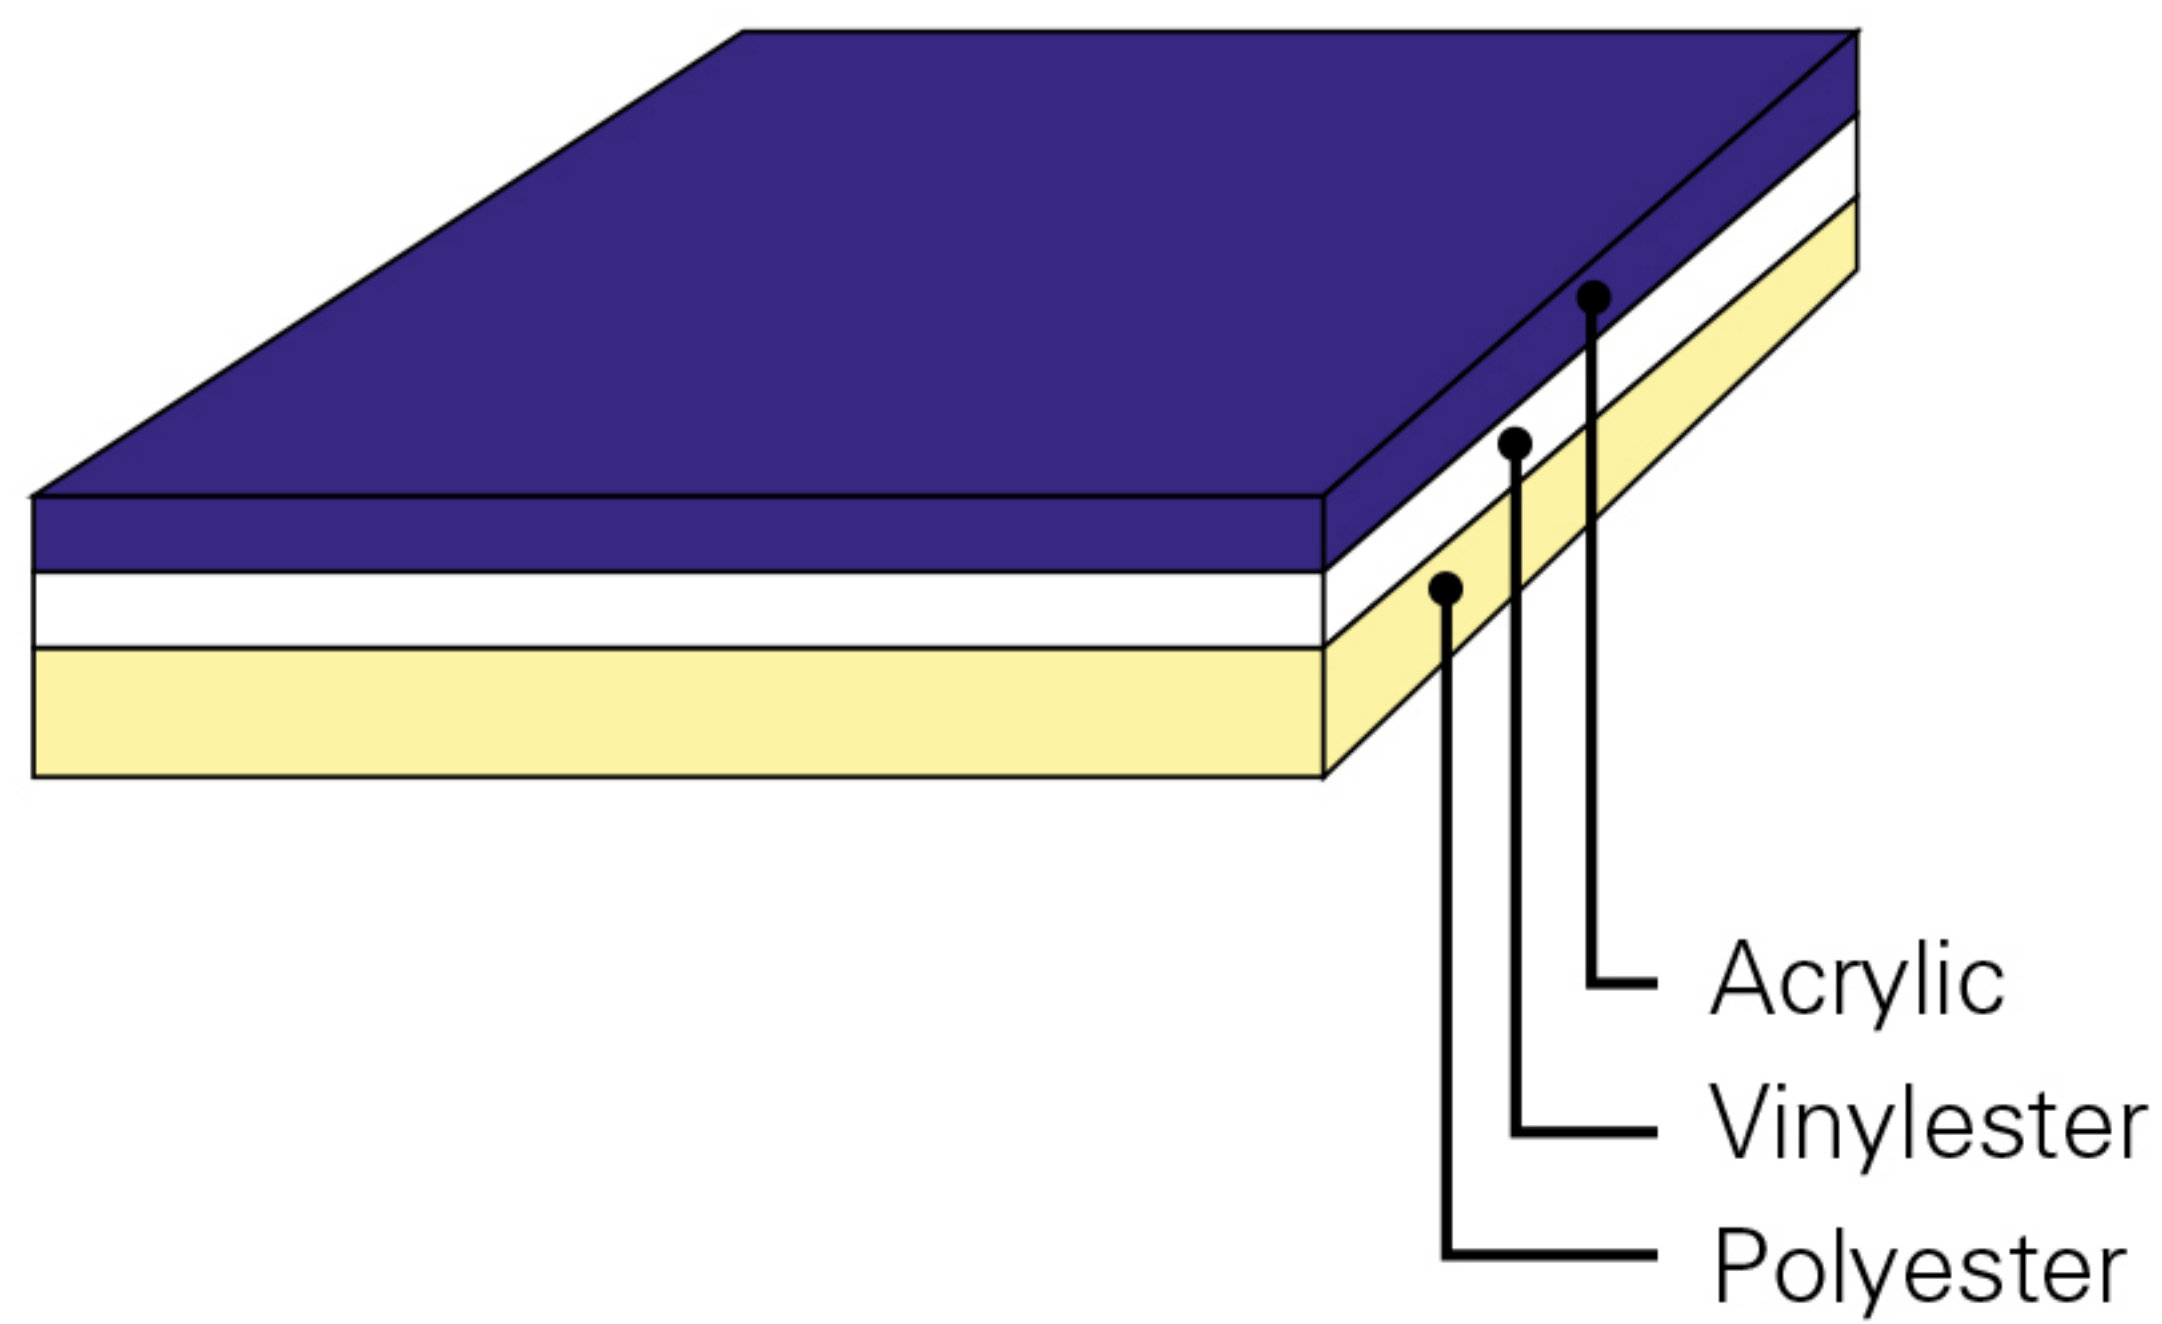

# PASSION SPAS PRECISION ENGINEERING

**Design and construction that make Passion Spas  
the best in structural integrity.**

Passion Spas are designed to perform and built to last. Quality components and precise manufacturing combine to create one of the most fully featured and innovative spas available. Our acrylic shell is reinforced with vinyl-ester resin laminates that are applied by hand. The shell is supported by a durable synthetic support structure that will ensure that you can enjoy your spa for years to come. The entire base of the spa is enclosed with our Everlast synthetic floor support, providing integral seat supports and structural integrity. Passion Spas deliver superior design, quality components, and experienced craftsmanship in a spa that will provide you and your family with years of enjoyment.