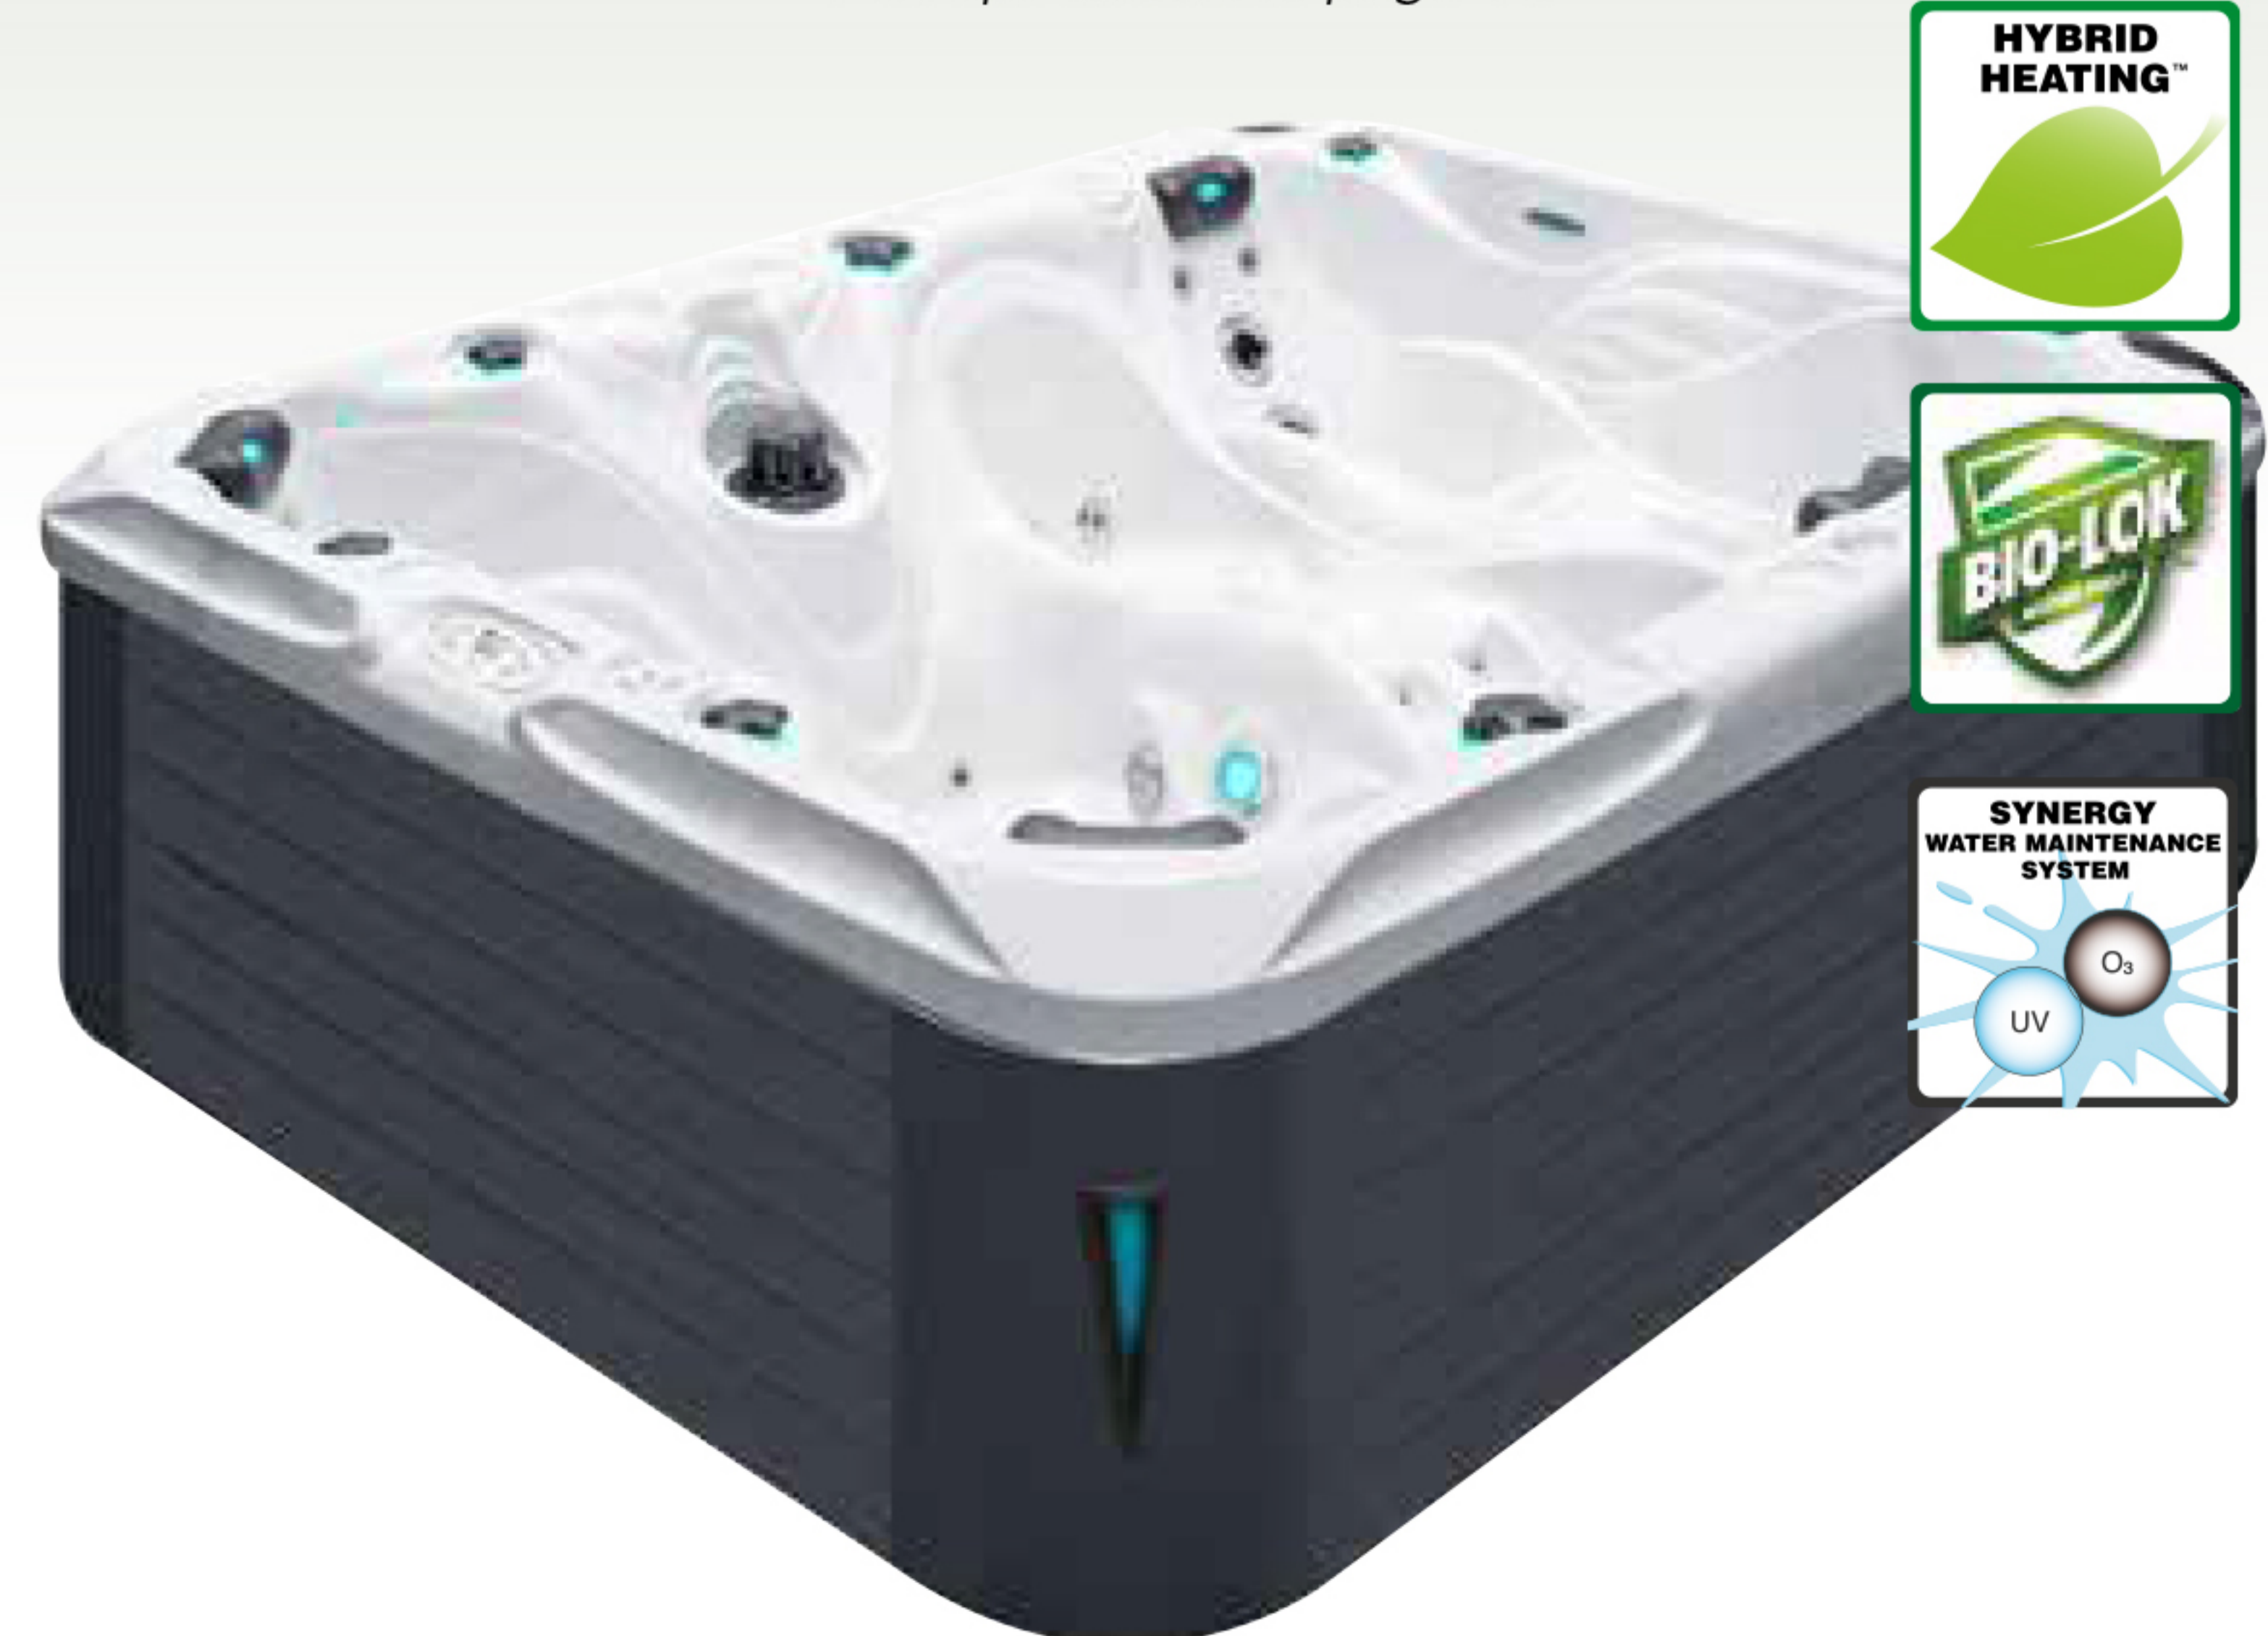

Full specification page 49