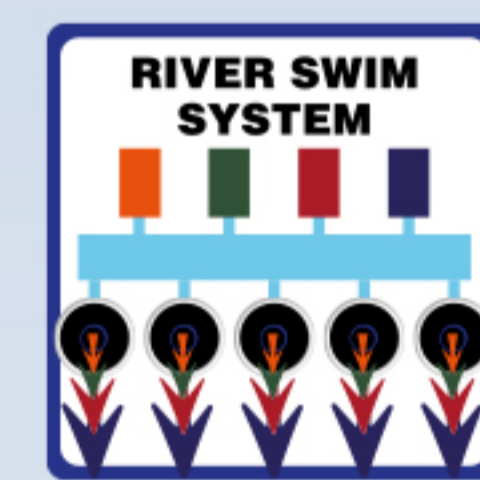

ACTIVITY 1 / ACTIVITY 1 DEEP

SPORT COLLECTION

The Activity 1 Swim Spa is a compact swim spa that combines 3 massage seats with the River Swim System, allowing for a vigorous swim while keeping your head comfortably above the water level. The force and flow of the stream can be used in combination with our unique Current-Lift technology™ (page 37), enabling you to also remain prone in the water even while swimming at a slower pace. The three massage seats are designed for different body lengths and incorporate specially designed massage techniques including our exclusive Passion Spas Aqua Rolling Massage™, one of our most popular and effective massage features.

- Dimensions Standard: 394 x 226 x 126 cm
- Dimensions Deep: 394 x 226 x 152 cm
- Number of seats: 3
- Total Massage Jets: 50
- Turbo Swimjets: 5
- Floor Swimjets: 2
- Aqua Rolling Massage™
- Starbrite Interior LED light System
- Audio System with Bluetooth
- Wi-Fi Ready
- Hybrid Heating™
- Bio-Lok
- Synergy Water Maintenance System
- Energy Efficient Filtration Pump
- Capacity Standard: 7500 L
- Dry Weight Standard: 1200 KG
- Capacity Deep: 9000 L
- Dry Weight Deep: 1400 KG
- Current-Lift Technology™
- River Swim System

Full specification page 51