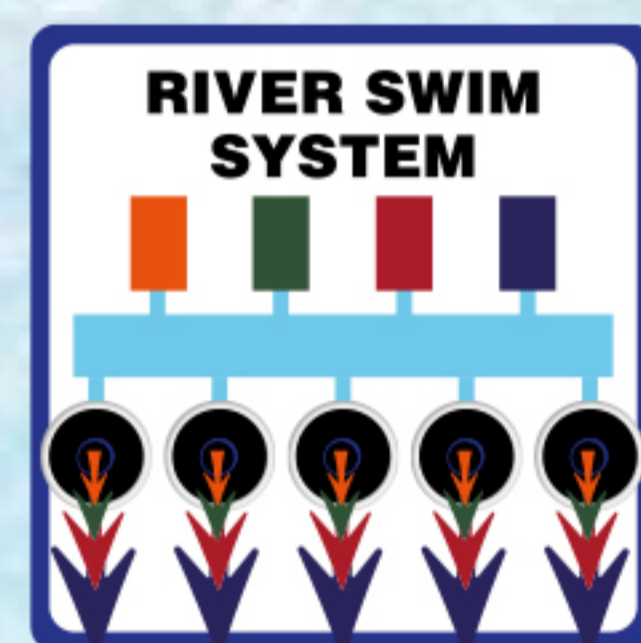

- Starbrite Interior LED Light System
- Audio System with Bluetooth
- Wi-Fi Ready
- Hybrid Heating™
- Bio-Lok
- Synergy Water Maintenance System
- Energy Efficient Filtration Pump
- Capacity: 1650 L
- Dry Weight: 500 KG

Full specification page 50

The Passion Spas design team is constantly working on innovations and developments. In all our Swimspas are many unique features that improve the swimming experience and aim to make your dream of being able to swim in your own garden come true.

The following two features have been developed and integrated into all Passion Swim Spas.