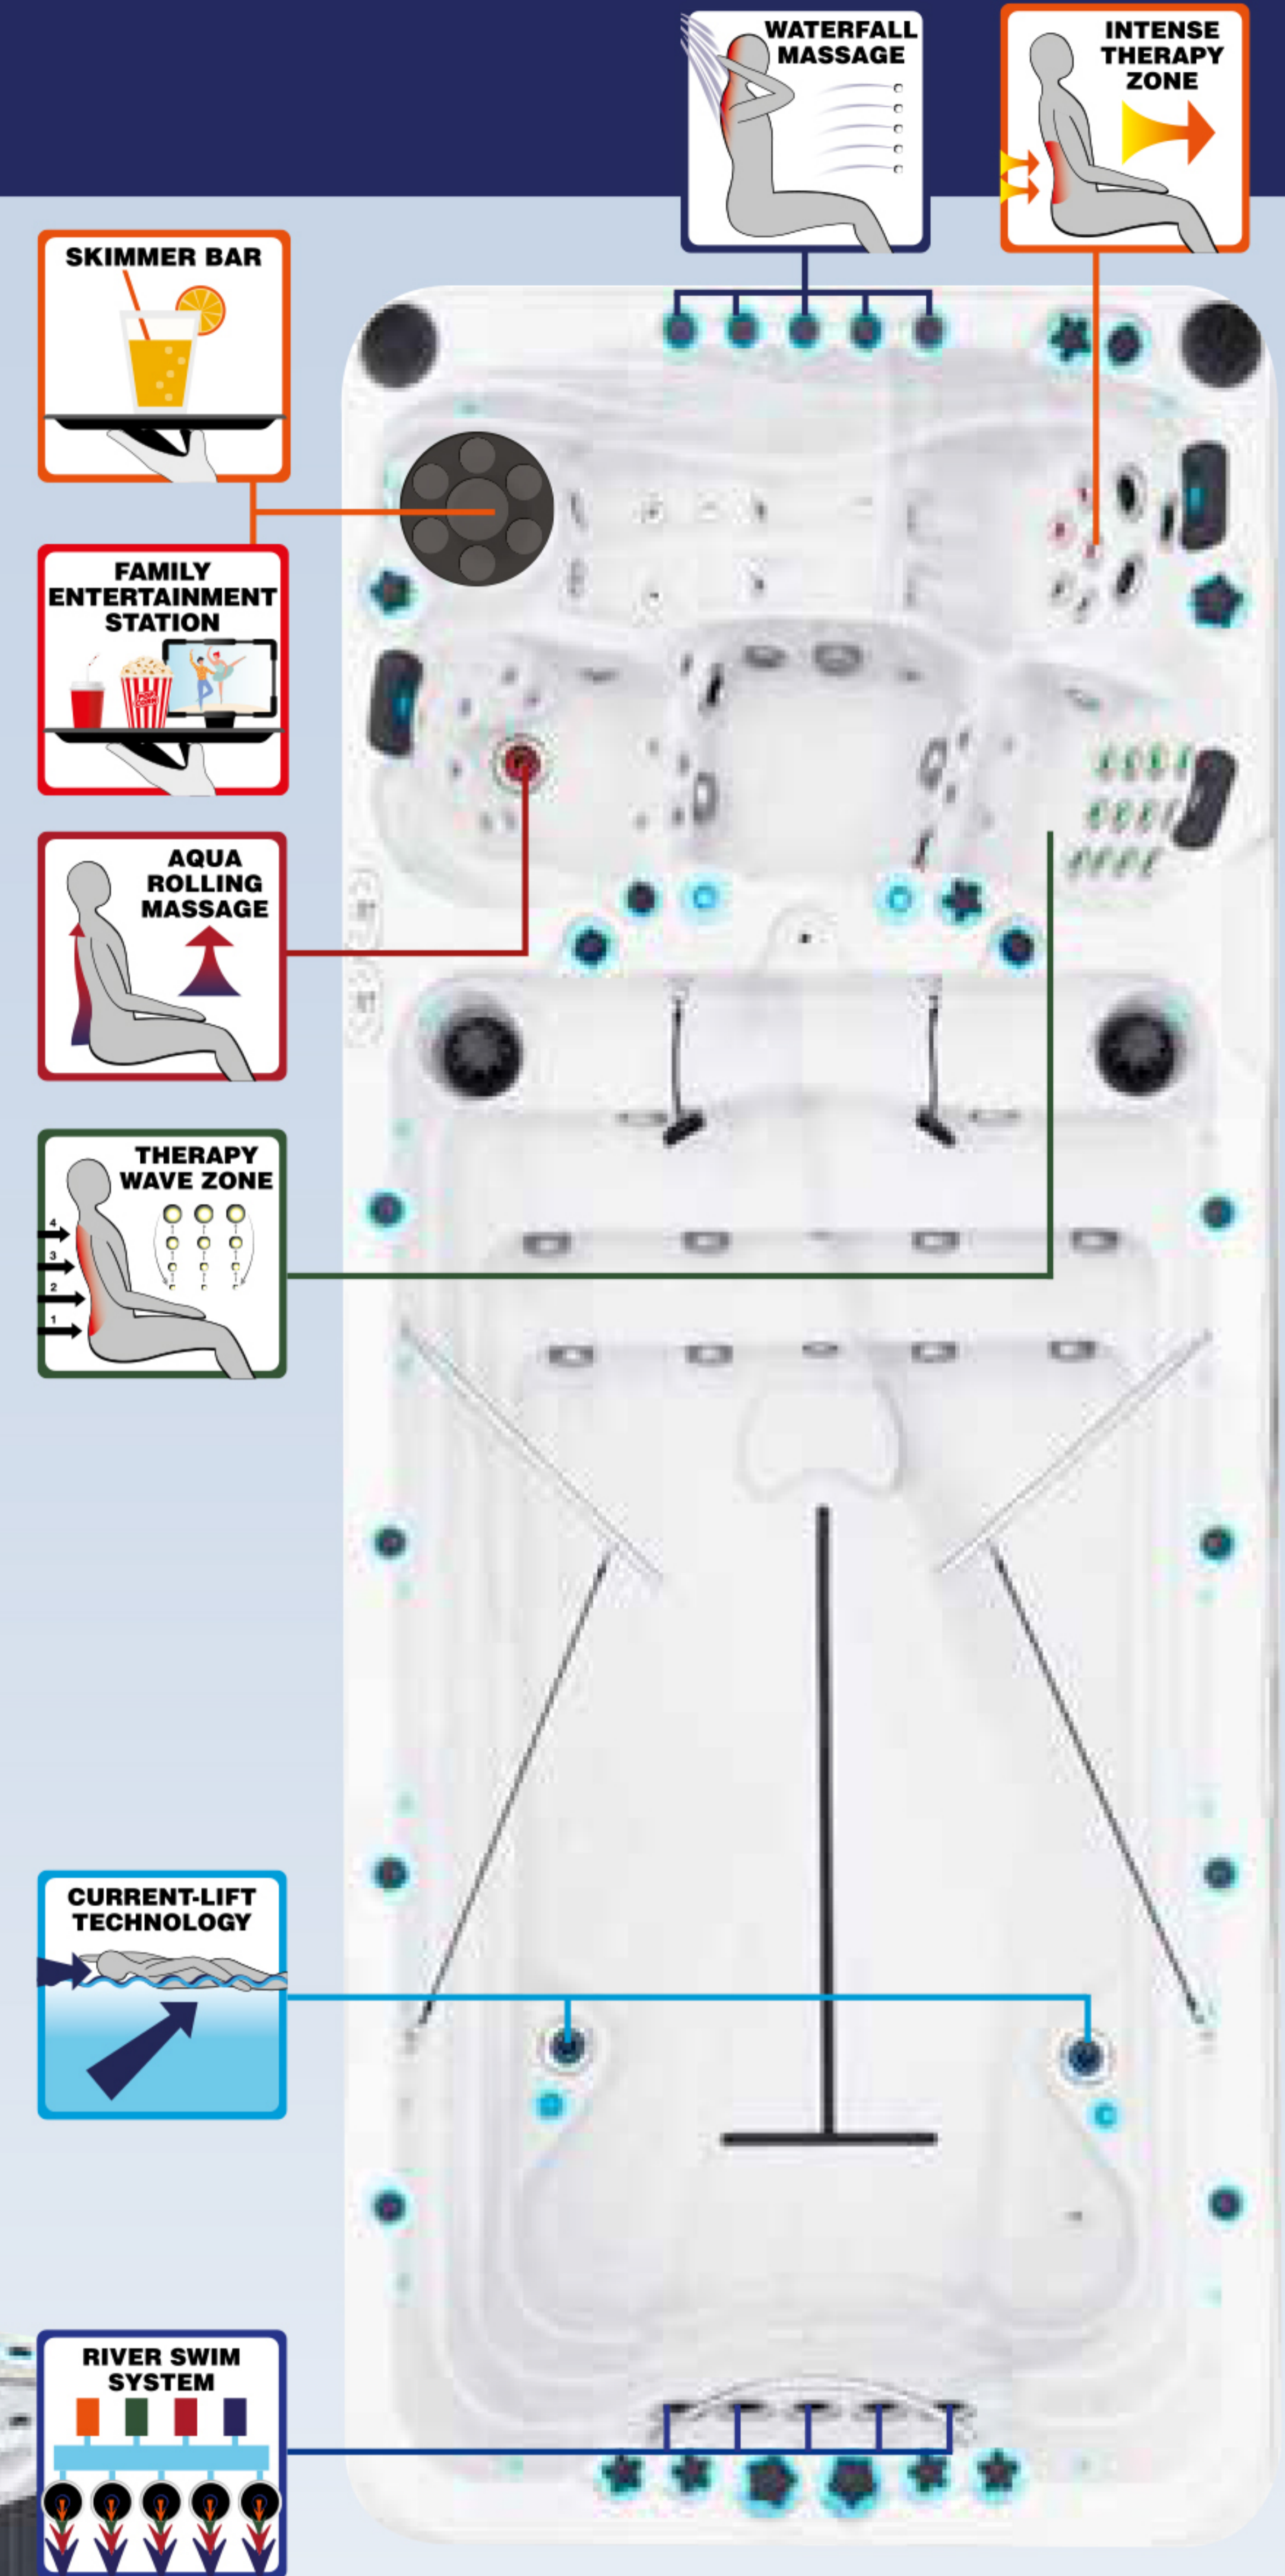

The Spirit Swim Spa combines our innovative Current Lift Technology™ with a generous lineup of unique massage therapy options: the Aqua Rolling Massage™, the Intense Therapy Zone™, the Therapy Wave Zone™ and the Waterfall Massage™. The Spirit is divided into separate swim and spa sections, and you can vary the temperature between the two. This configuration allows you to enjoy a cool, comfortable workout followed by a warm, soothing soak. The Spirit's Dual Zone heating system gives you the best of both worlds – swimming and relaxing – in a single swim spa. Passion Spas is the only Swim Spa manufacturer in the world to offer Current-Lift Technology™ (page 37), enabling the swimmer to remain prone on the water surface at any degree of current intensity.

1. Dimensions Standard: 540 x 228 x 128 cm
   - Dimensions Deep: 540 x 228 x 152 cm
   - Number of Seats: 2
   - Number of loungers: 1
   - Total Massage Jets: 60
   - Turbo Swimjets: 5
   - Floor Swimjets: 2
   - Skimmer Bar
   - Aqua Rolling Massage™
   - Therapy Wave Zone
   - Intense Therapy Zone
   - Waterfall Massage
   - Starbrite Interior LED light System
   - Audio System with Bluetooth
   - Wi-Fi Ready
   - Hybrid Heating™
   - Bio-Lok
   - Synergy Water Maintenance System
2. Energy Efficient Filtration Pump
   - Capacity Standard: 12000 L
   - Dry Weight Standard: 1550 KG
   - Capacity Deep: 14000 L
   - Dry Weight Deep: 1700 KG
   - Current-Lift Technology™
   - River Swim System

Full specification page 51

*optional