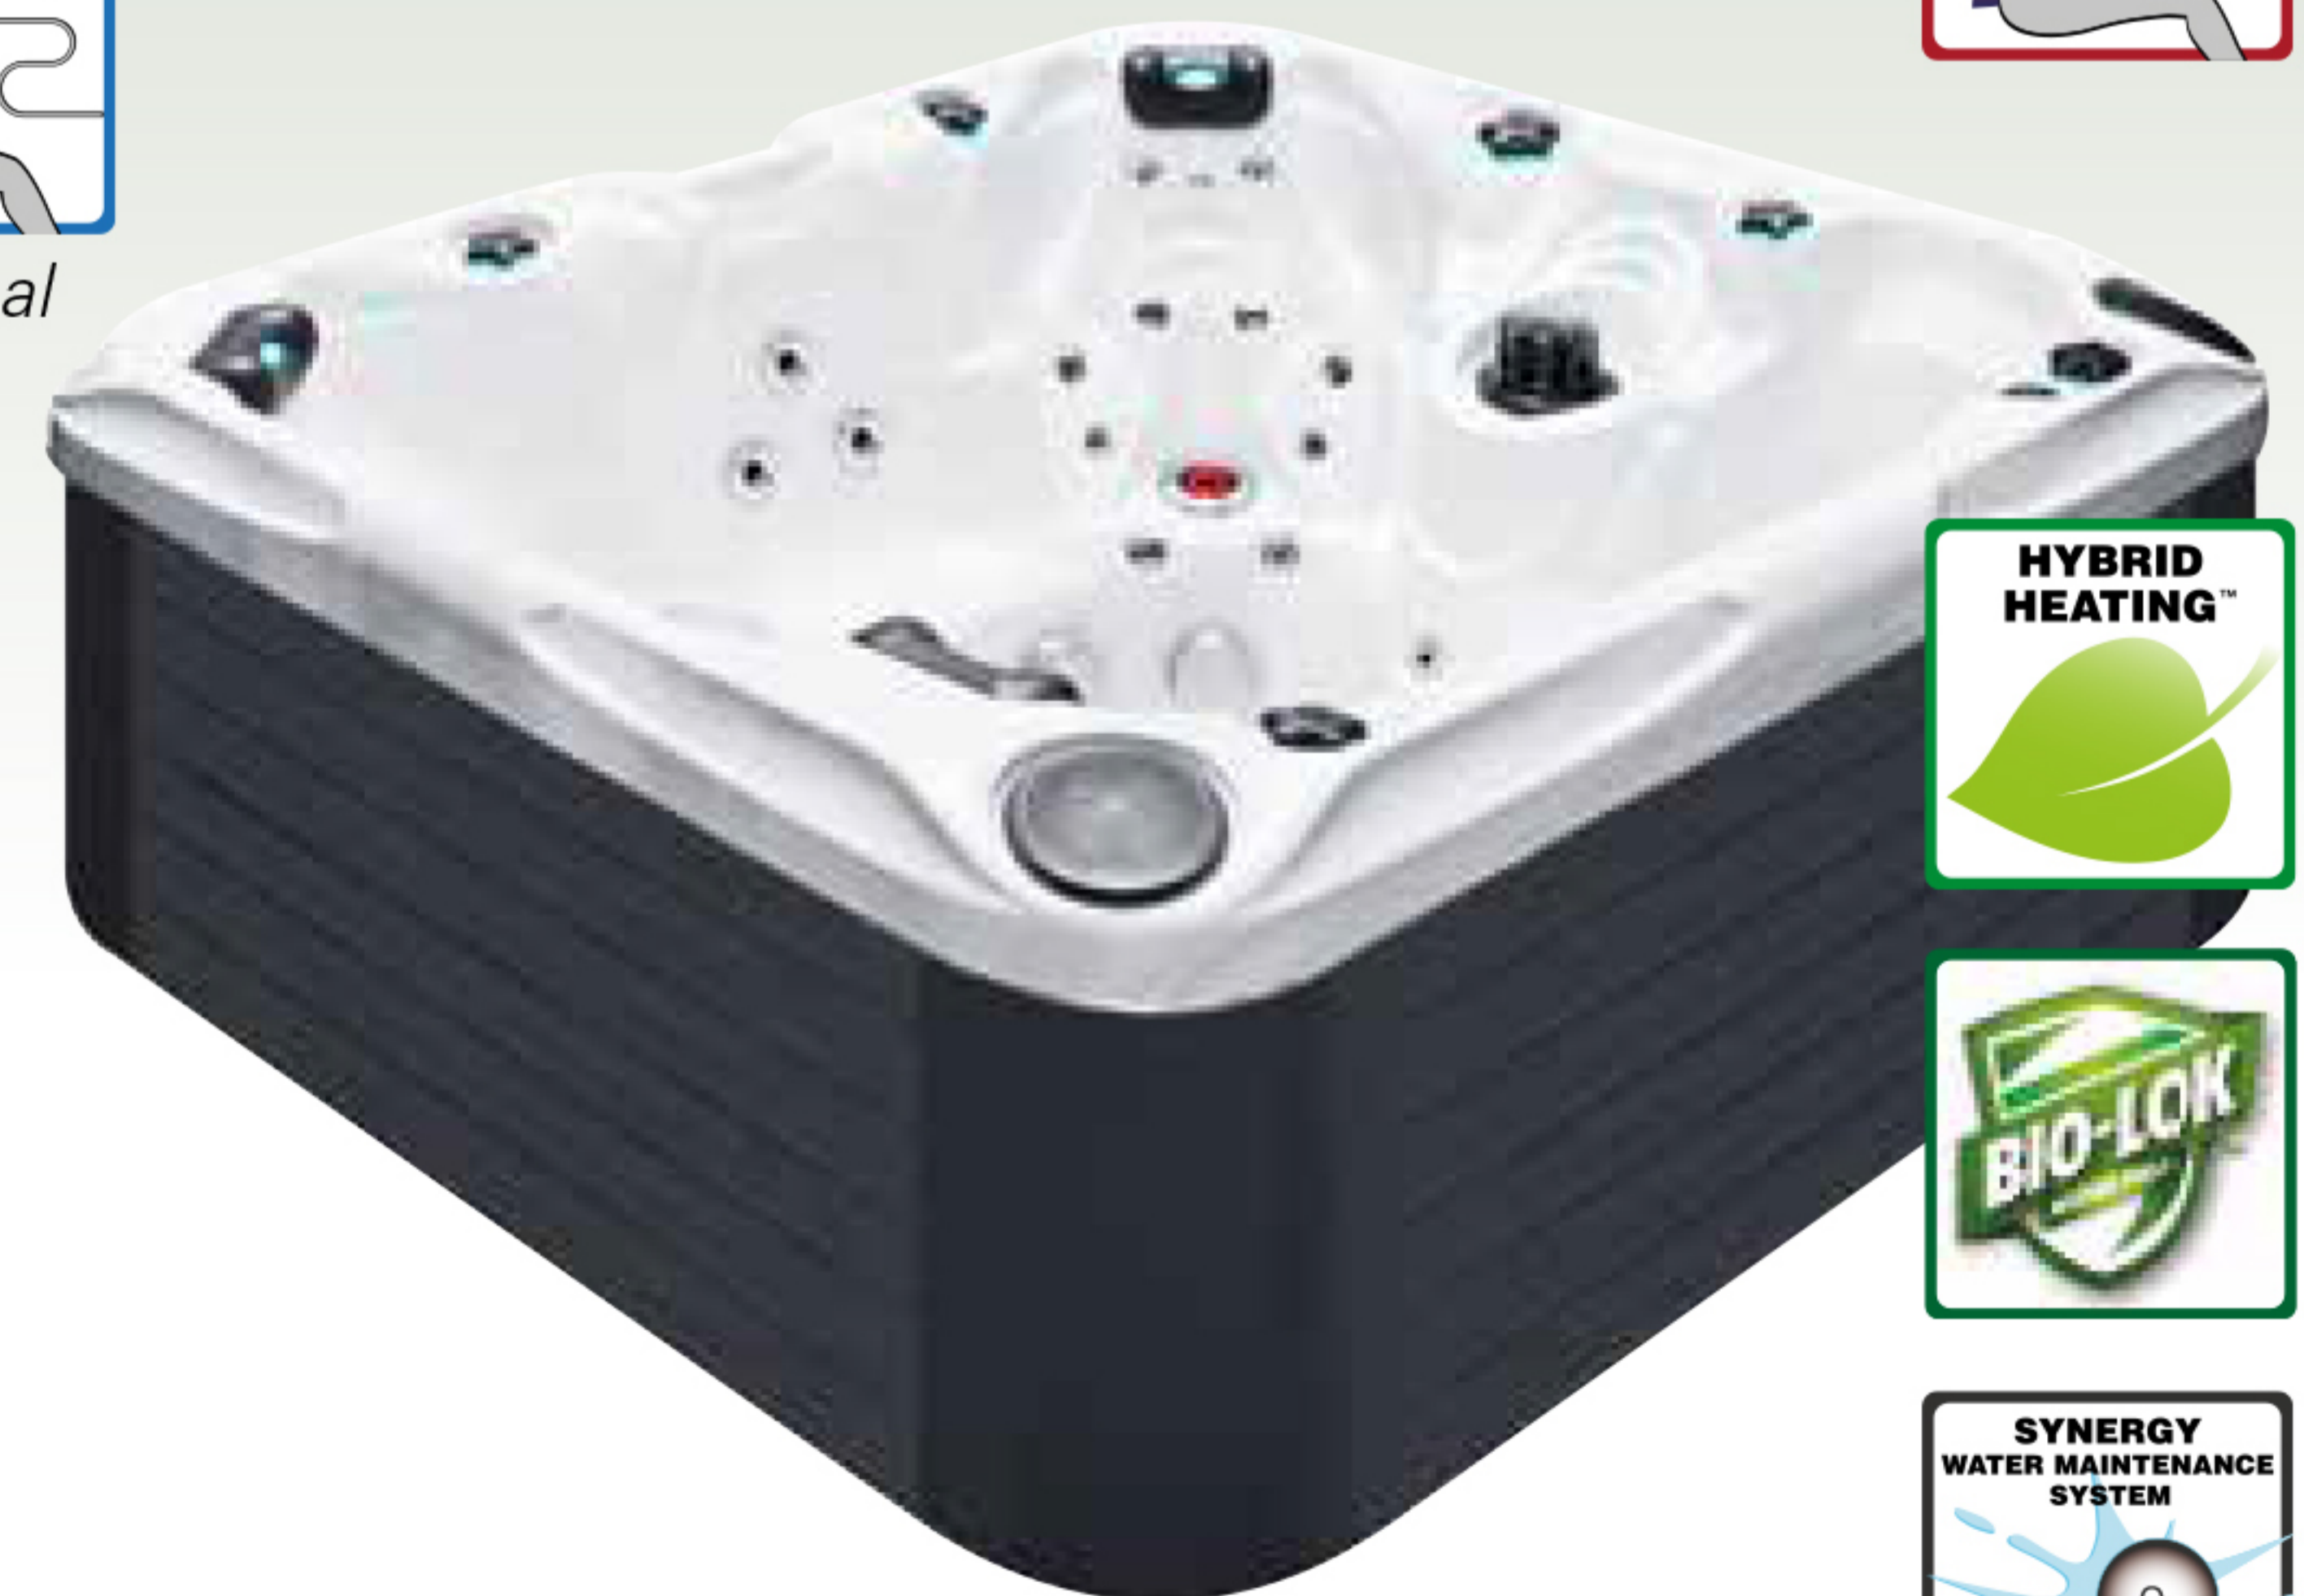

# SIGNATURE COLLECTION

The Pleasure Spa is constructed to last a lifetime and was designed with exceptional attention to detail. Improved reclining capabilities, extra lumbar support, and updated massage functions all combine to make this fully-featured model the ultimate choice for personal therapy. Our innovative Aqua Rolling Massage™ is a great example. When on full power, it generates an intense massage stream that works its way up from the lower back all the way up to the base of the neck. The intensity of this massage feature is adjustable. Standard features include soft air massage, StarBrite LED lighting, and an Aromatherapy System, and all Signature Series Spas come with an MP3 system complete with integral speakers mounted in the spa shell. It isn't surprising that the Pleasure Spa has earned the distinction of being one of our most popular models.

- Wi-Fi Ready
- Hybrid Heating™
- Bio-Lok
- Synergy Water Maintenance System
- Energy Efficient Filtration Pump
- Capacity: 1270 L
- Dry Weight: 320 KG

\*optional

Full specification page 48

passion  
spas | signature collection