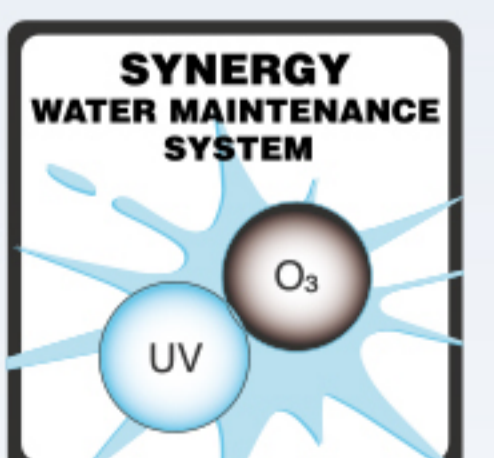

passion
spas | sport collection