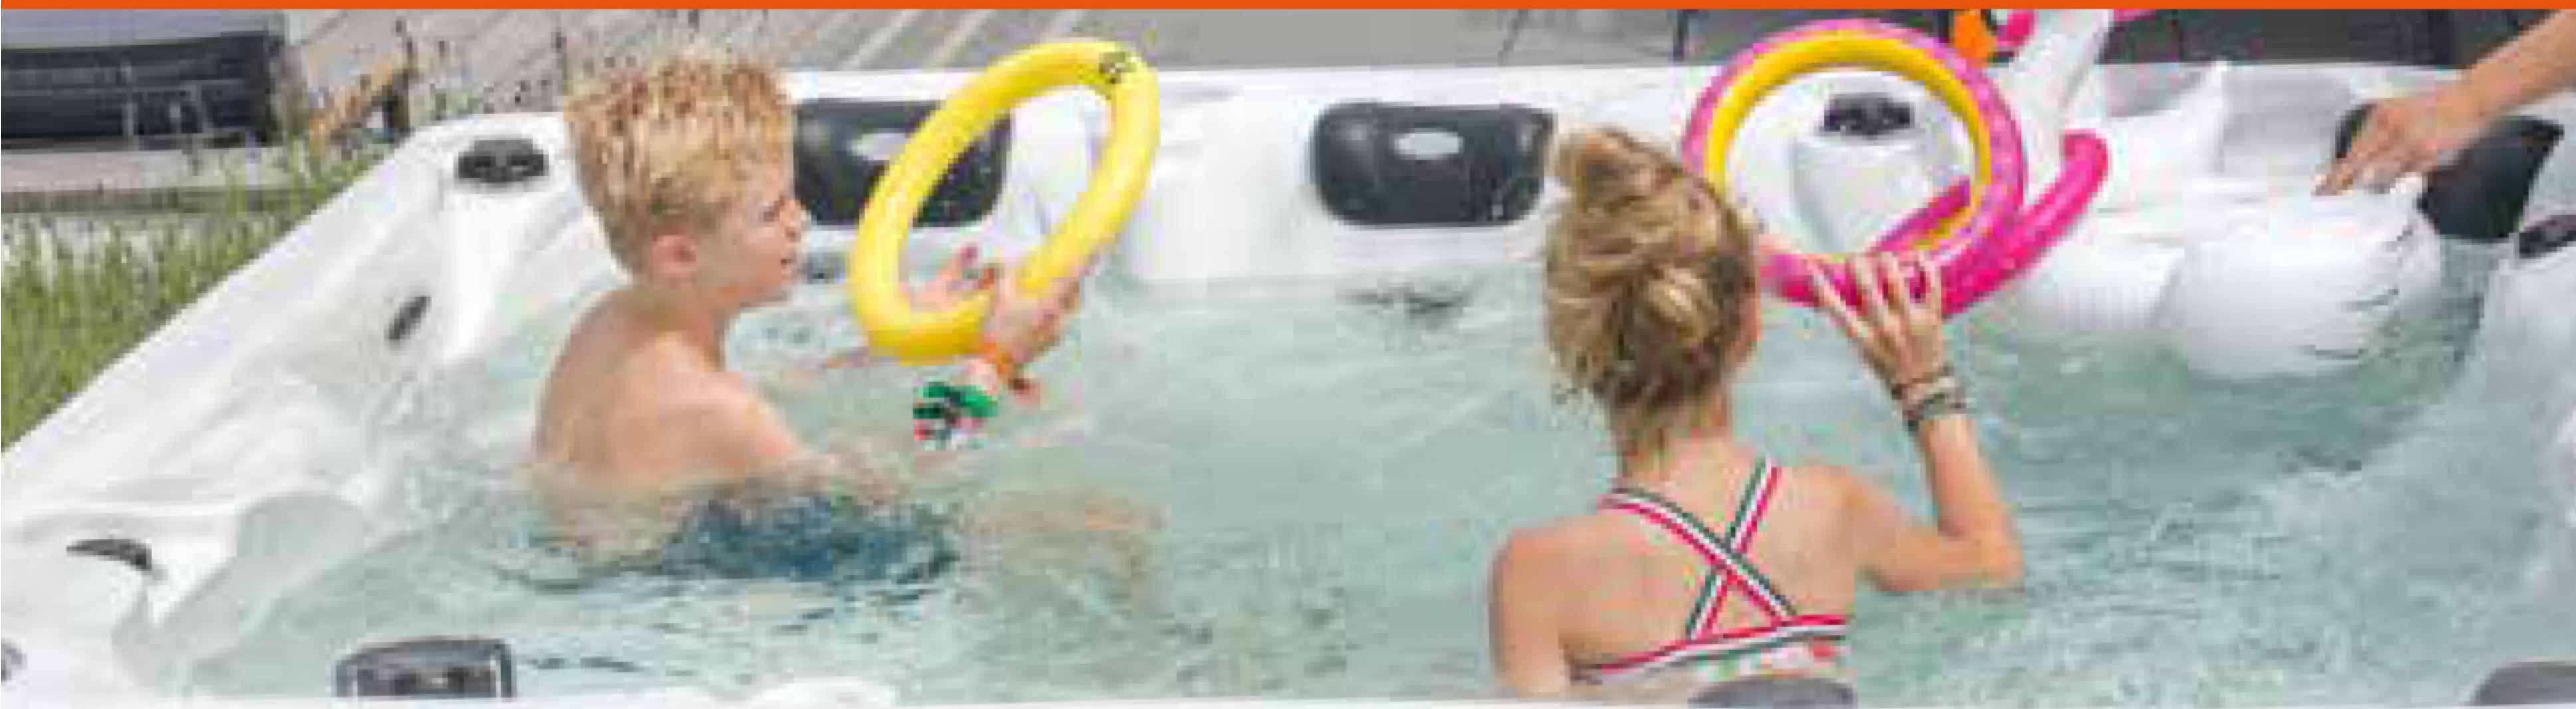

## Family Entertainment Station

Many Passion Spas owners feel the desire to be able to watch video while they are enjoying their spa. This is why Passion Spas is excited to introduce

the new Family Entertainment Station, which can be adjusted to fit any iPad or Android tablet. The station is mounted on the Passion Spas Skimmer Bar, making a safe and stable stand. Your tablet can be connected to the Bluetooth in your spa, giving you a high quality surround audio while viewing your favorite movie or TV show. Your family will enjoy the ability to see a video in your spa together.

**NEW MODEL 2020**

Full specification page 47

\*optional

One of the corner bucket seats in the Refresh Spa has been upgraded with rotational jets. The rotational jets enhance the hydrotherapy experience, massaging key muscles in the back and stimulating the surrounding tissue. The other corner seat has been updated with an adjustable vibrating massage jet, providing an alternative type of massage therapy. Passion Spas has collaborated with professionals from the recliner industry to create the ultimate in lumbar support and comfort, which has led to an enhancement in the lounge seat. Small AquaRolling jets have been installed in the leg contours of the loungers, creating a massage that stimulates circulation in the direction of the heart. Of course, the many standard features you have come to appreciate in the Refresh Spa remain. These include Hybrid Heating™, Energy Efficient Filtration Pump, BioLok, Ozone Sanitation, Aromatherapy, and much more.