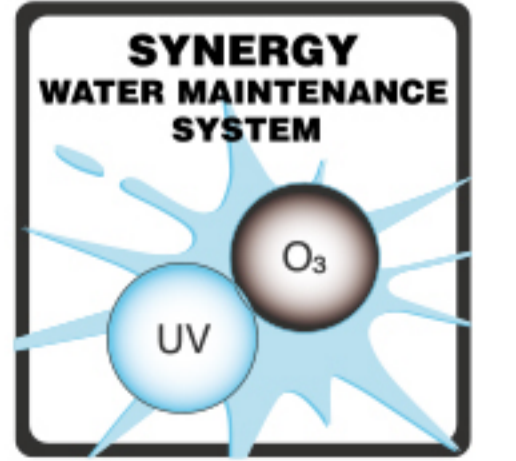

passion
spas | exclusive collection