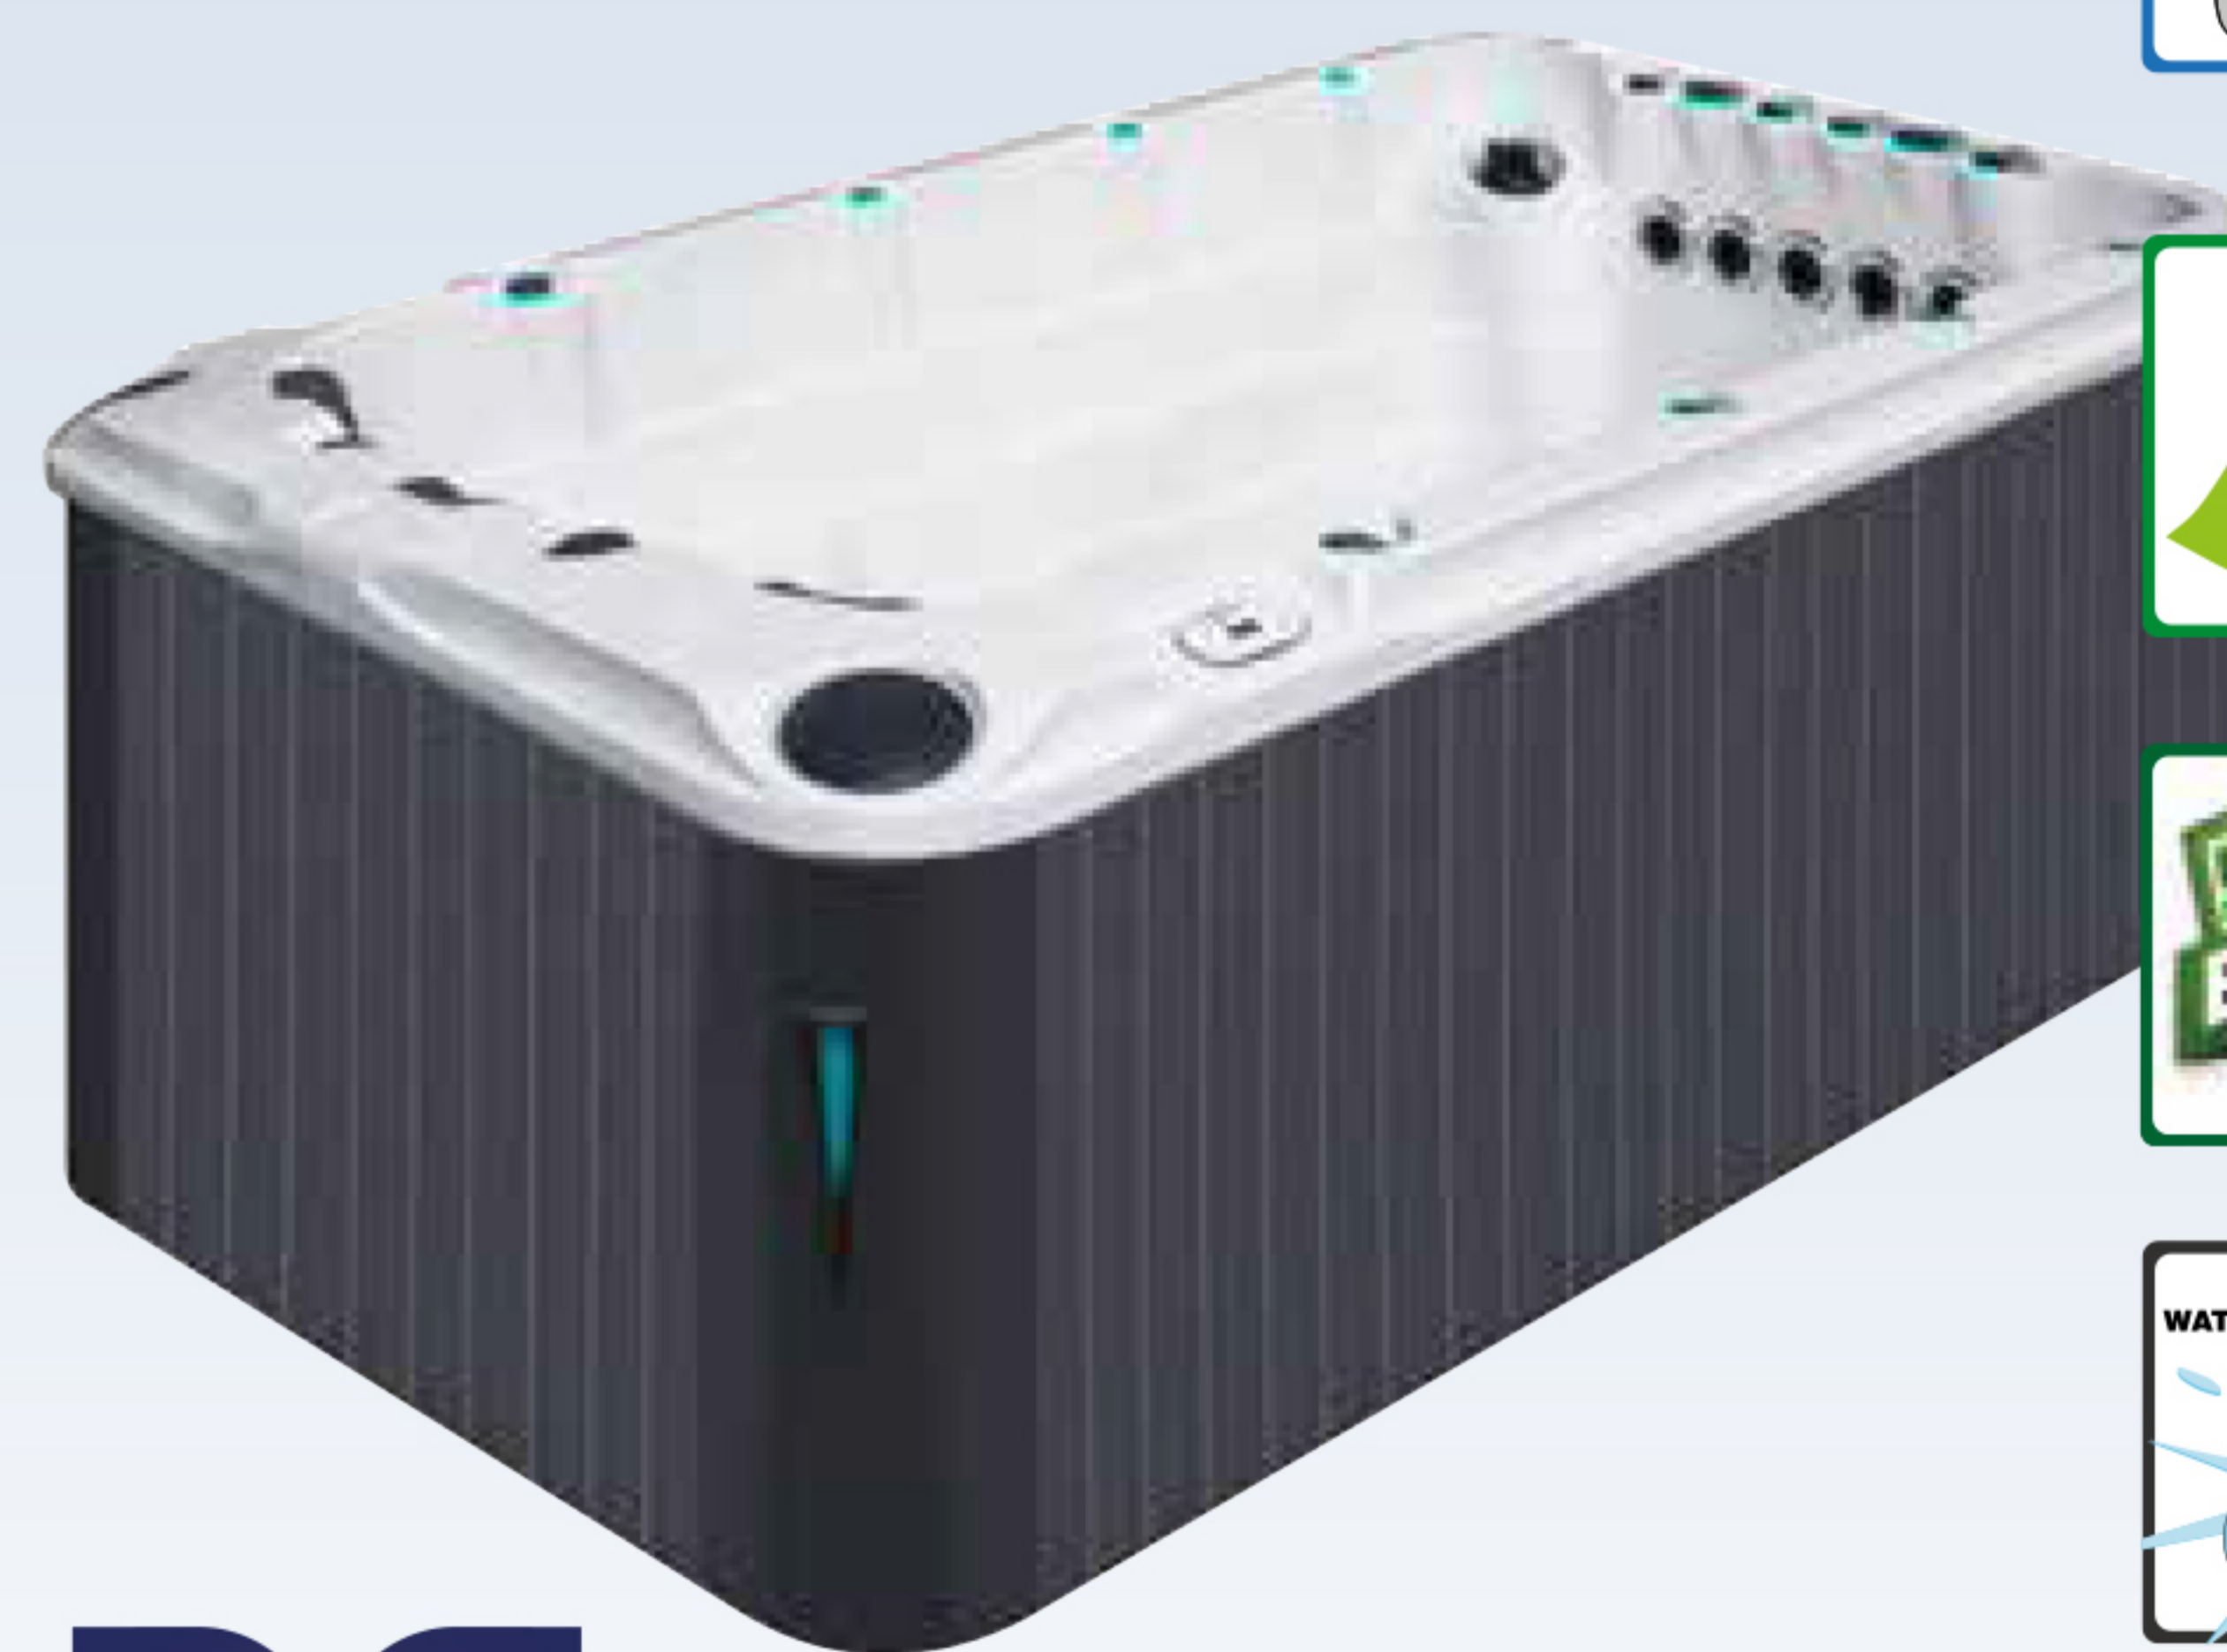

passion
spas | sport collection