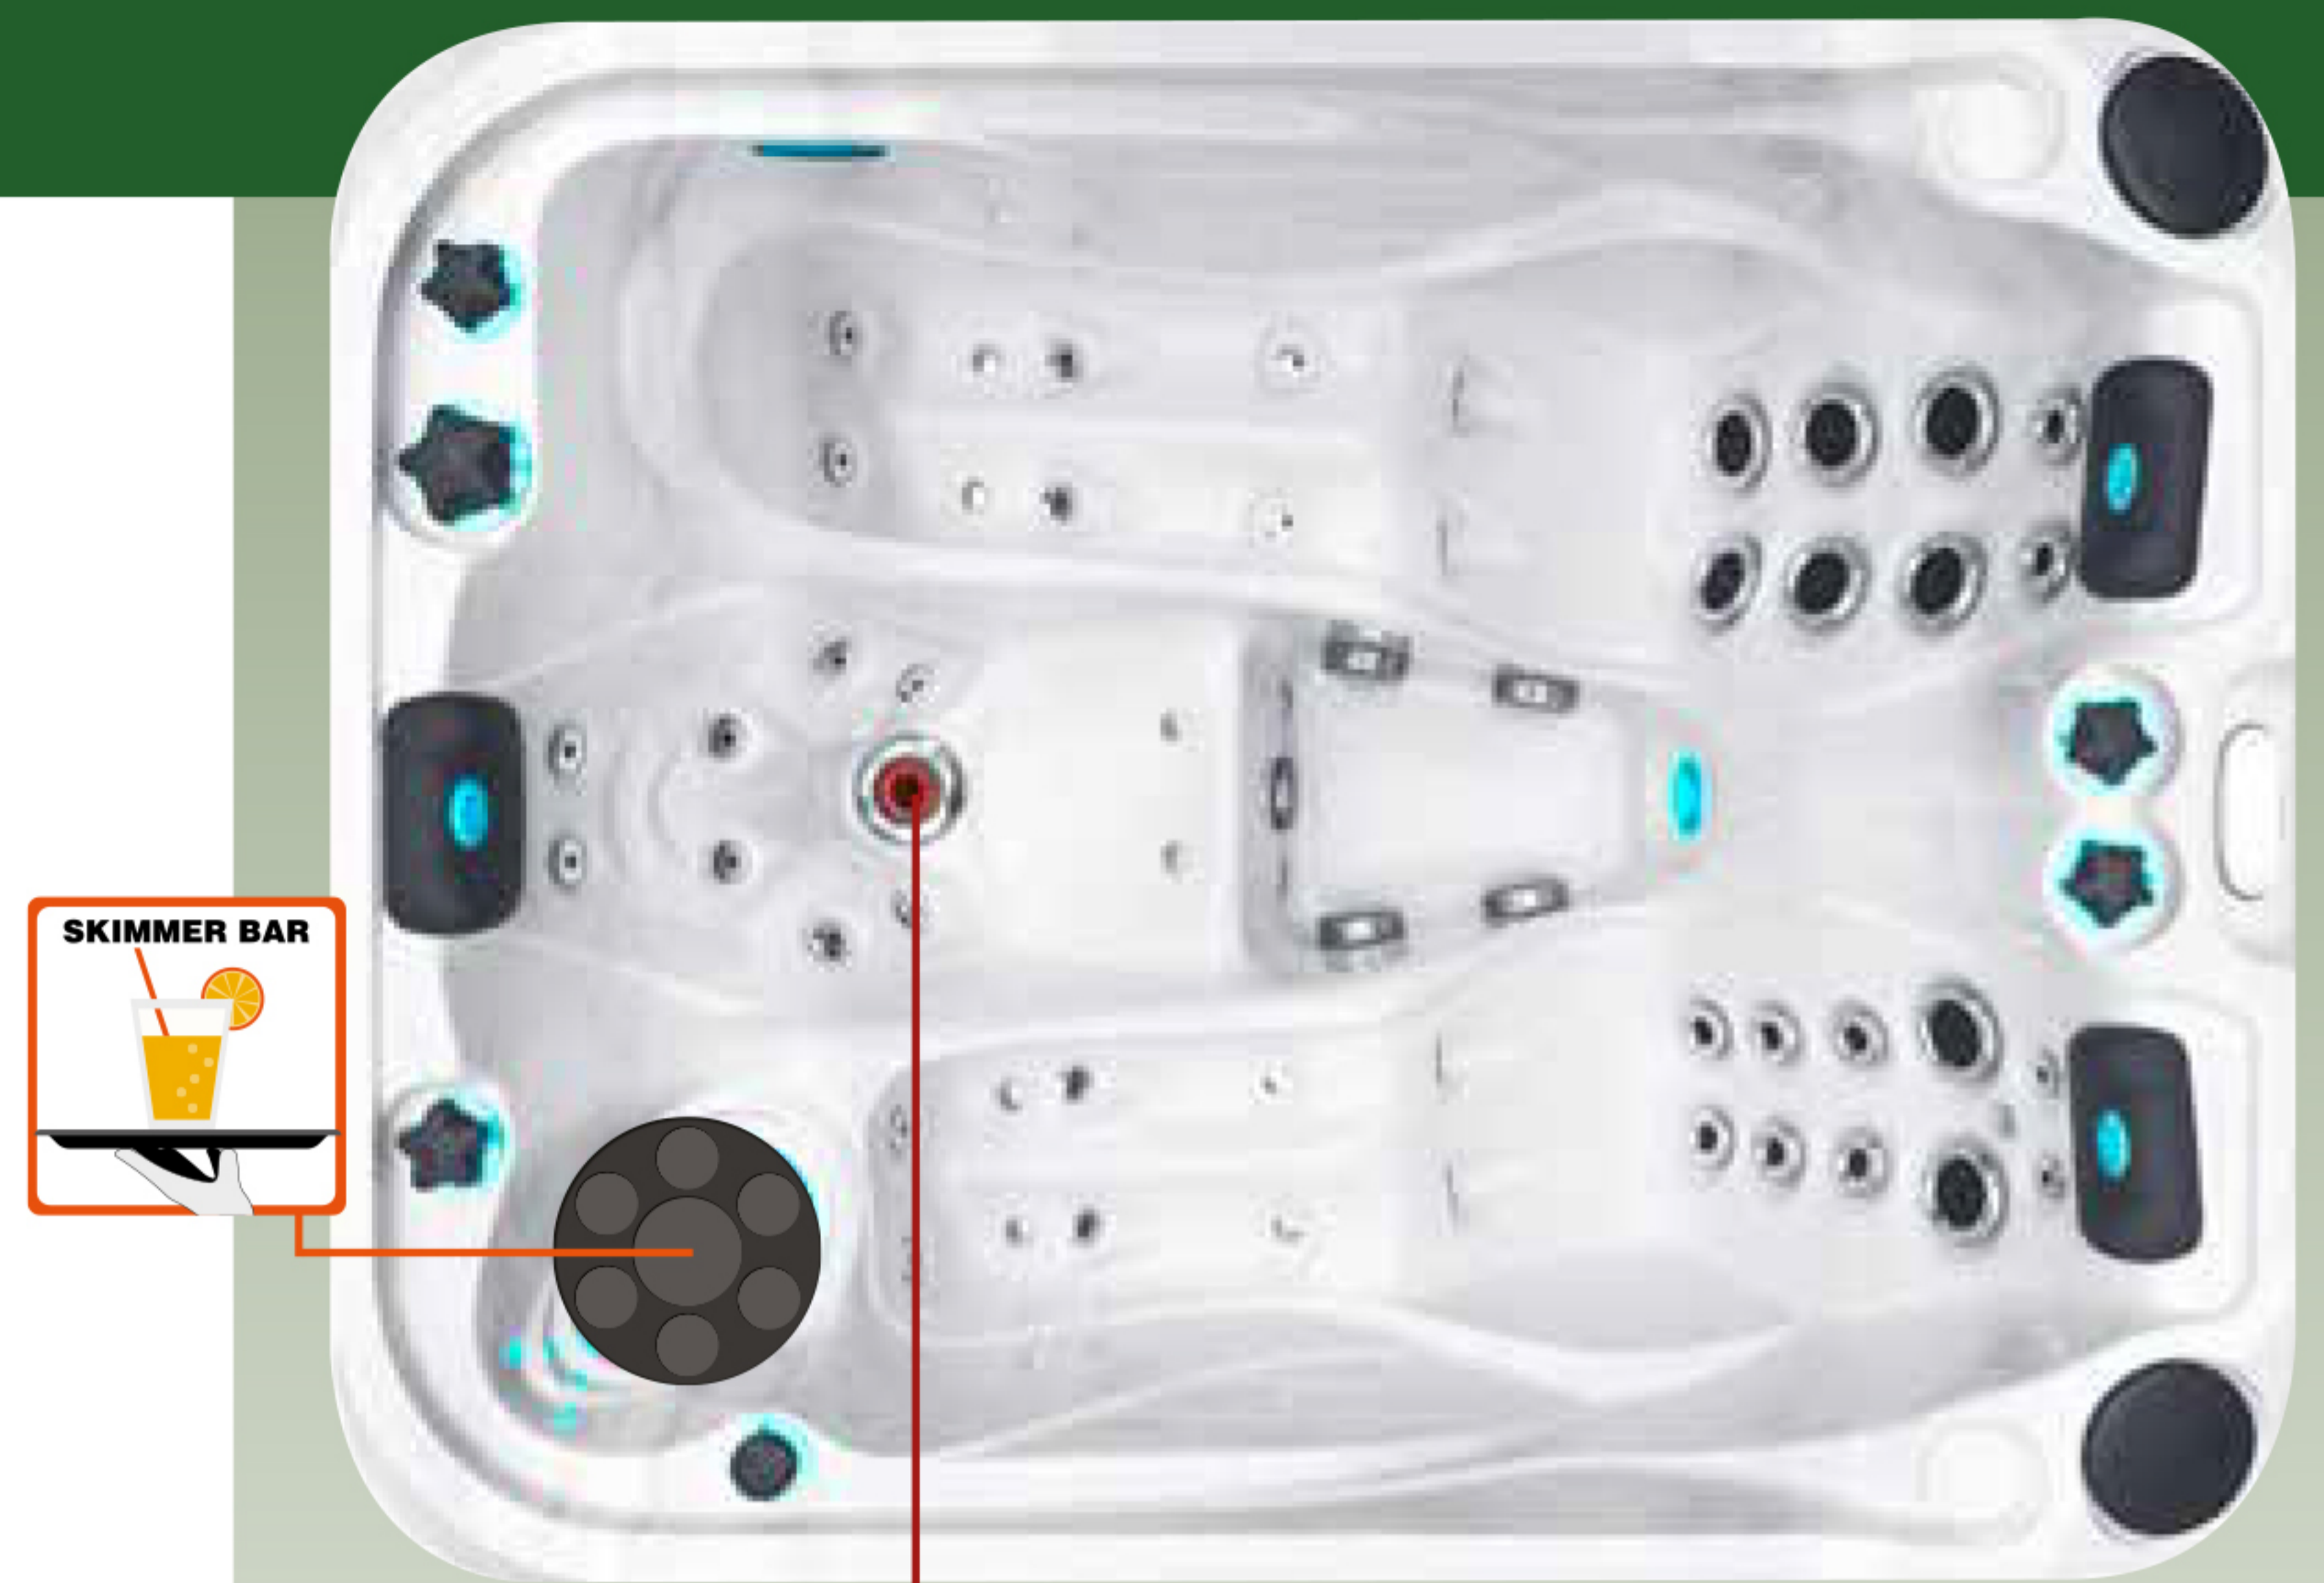

SOULMATE

SIGNATURE COLLECTION

The Soulmate is a compact spa in Passion Spas' Signature Collection. It combines two cozy loungers with the intensive massage of the unique Aqua Rolling Massage™ seat. Both loungers offer comfortable seating for people of different body lengths as well as different massage therapies. The spa is fitted with a lighting package which is stunning when the lights are low or in the nighttime if the spa is located outdoors. All controls, pillows, and cabinet corner accents offer accent lighting that, together with Passion Spas sound system, will create a magical experience for you. The Soulmate is an excellent choice if you are looking for a compact spa for you and your significant other.

- Dimensions: 213 x 165 x 84 cm
- Number of Seats: 1
- Number of Loungers: 2
- Total Massage Jets: 52
- Skimmer Bar
- Aqua Rolling Massage™
- Soft Air Massage System
- Starbrite Interior Led Light System
- Audio System with Bluetooth
- Hybrid Heating™
- Bio-Lok
- Synergy Water Maintenance System
- Energy Efficient Filtration Pump
- Capacity: 870 L
- Dry Weight: 240 KG

Full specification page 48

*optional