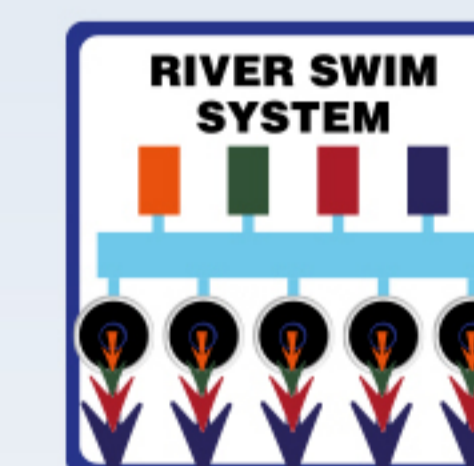

Full specification page 51

\*optional

**passion**  
spas | sport collection

The new Activity 2 Swim Spa is a longer version of our current model Activity 1. It has been added to our Passion Swim Spas collection because all swimmers who have tested our River Swim System in Activity 1 are thrilled. The River Swim System (page 37) provides a continuous stream of water across the width of the pool, giving the swimmer a strong current to swim against. At the same time, the water surface is unbroken and remains calm, so you can keep your head dry without any problems. For all swimmers, the Activity 2 Swim Spa makes the dream of swimming and training efficiently in your own garden come true.

*\*optional*

Full specification page 51

**NEW  
MODEL  
2020**

The Dynamic Swim Spa is an excellent blending of two worlds. On one side you have all the comfort and therapy benefits of the Pleasure spa, on the other side the swim function that is equipped with Passion Spas' unique River Swim System and Current-lift Technology™ (page 37). If you decrease the intensity of the River Swim System, the Current-Lift Technology™ is automatically activated, enabling the swimmer to remain in the prone position.