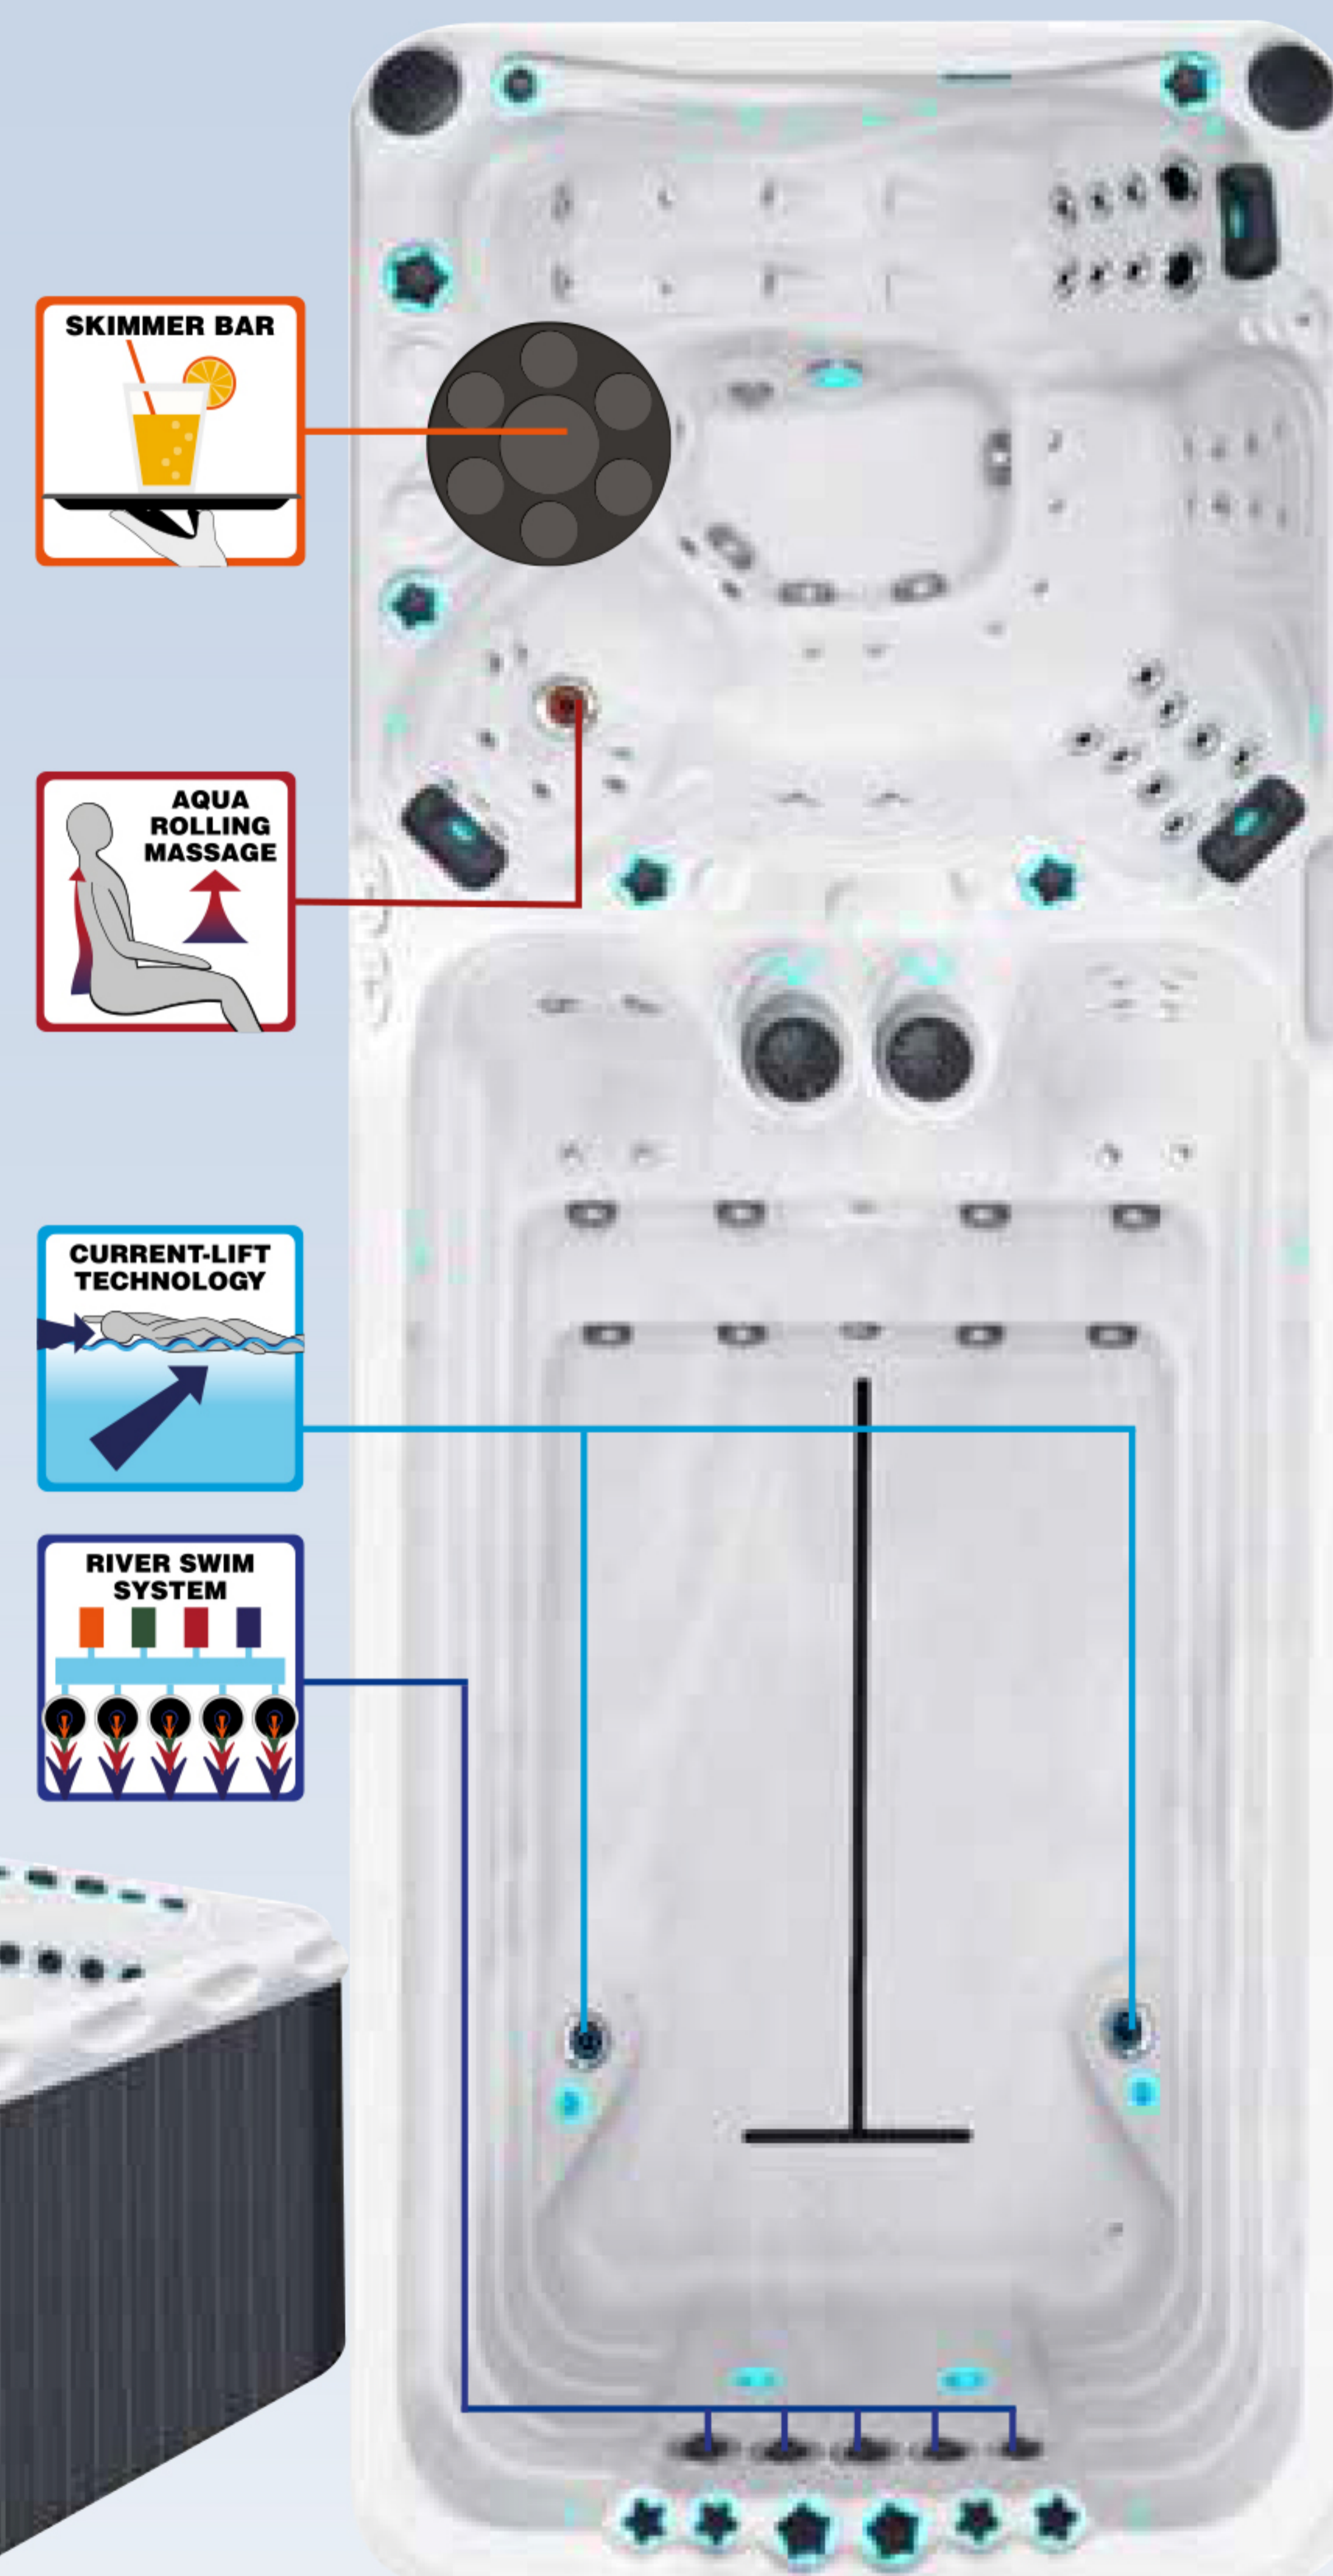

The Dynamic Swim Spa is an excellent blending of two worlds. On one side you have all the comfort and therapy benefits of the Pleasure spa, on the other side the swim function that is equipped with Passion Spas' unique River Swim System and Current-lift Technology™ (page 37). If you decrease the intensity of the River Swim System, the Current-Lift Technology™ is automatically activated, enabling the swimmer to remain in the prone position.

- Dimensions Standard: 590 x 227 x 126 cm
- Dimensions Deep: 590 x 227 x 155 cm
- Number of Seats: 7
- Number of loungers: 1
- Total Massage Jets: 56
- Turbo Swim Jets: 5
- Floor Swim Jets: 2
- Skimmer Bar
- Aqua Rolling Massage™
- Starbrite Interior LED light System
- Audio System with Bluetooth
- Wi-Fi Ready
- Hybrid Heating™
- Bio-Lok
- Synergy Water Maintenance System
- Energy Efficient Filtration Pump
- Capacity Standard: 10500 L
- Dry Weight Standard: 1300 KG
- Capacity Deep: 12500 L
- Dry Weight Deep: 1500 KG
- Current-Lift Technology™
- River Swim System

Full specification page 51