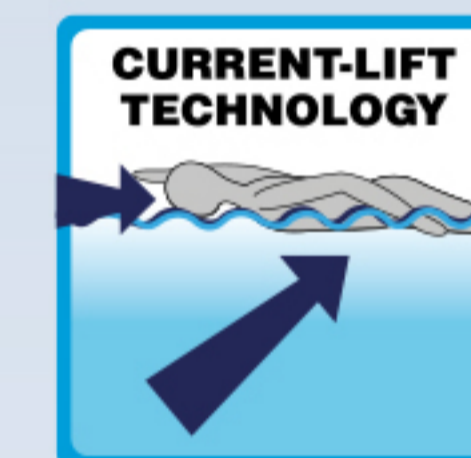

Full specification page 51

\*optional

**passion**  
spas | sport collection

The new Activity 2 Swim Spa is a longer version of our current model Activity 1. It has been added to our Passion Swim Spas collection because all swimmers who have tested our River Swim System in Activity 1 are thrilled. The River Swim System (page 37) provides a continuous stream of water across the width of the pool, giving the swimmer a strong current to swim against. At the same time, the water surface is unbroken and remains calm, so you can keep your head dry without any problems. For all swimmers, the Activity 2 Swim Spa makes the dream of swimming and training efficiently in your own garden come true.

*\*optional*

Full specification page 51

**NEW  
MODEL  
2020**

The Dynamic Swim Spa is an excellent blending of two worlds. On one side you have all the comfort and therapy benefits of the Pleasure spa, on the other side the swim function that is equipped with Passion Spas' unique River Swim System and Current-lift Technology™ (page 37). If you decrease the intensity of the River Swim System, the Current-Lift Technology™ is automatically activated, enabling the swimmer to remain in the prone position.