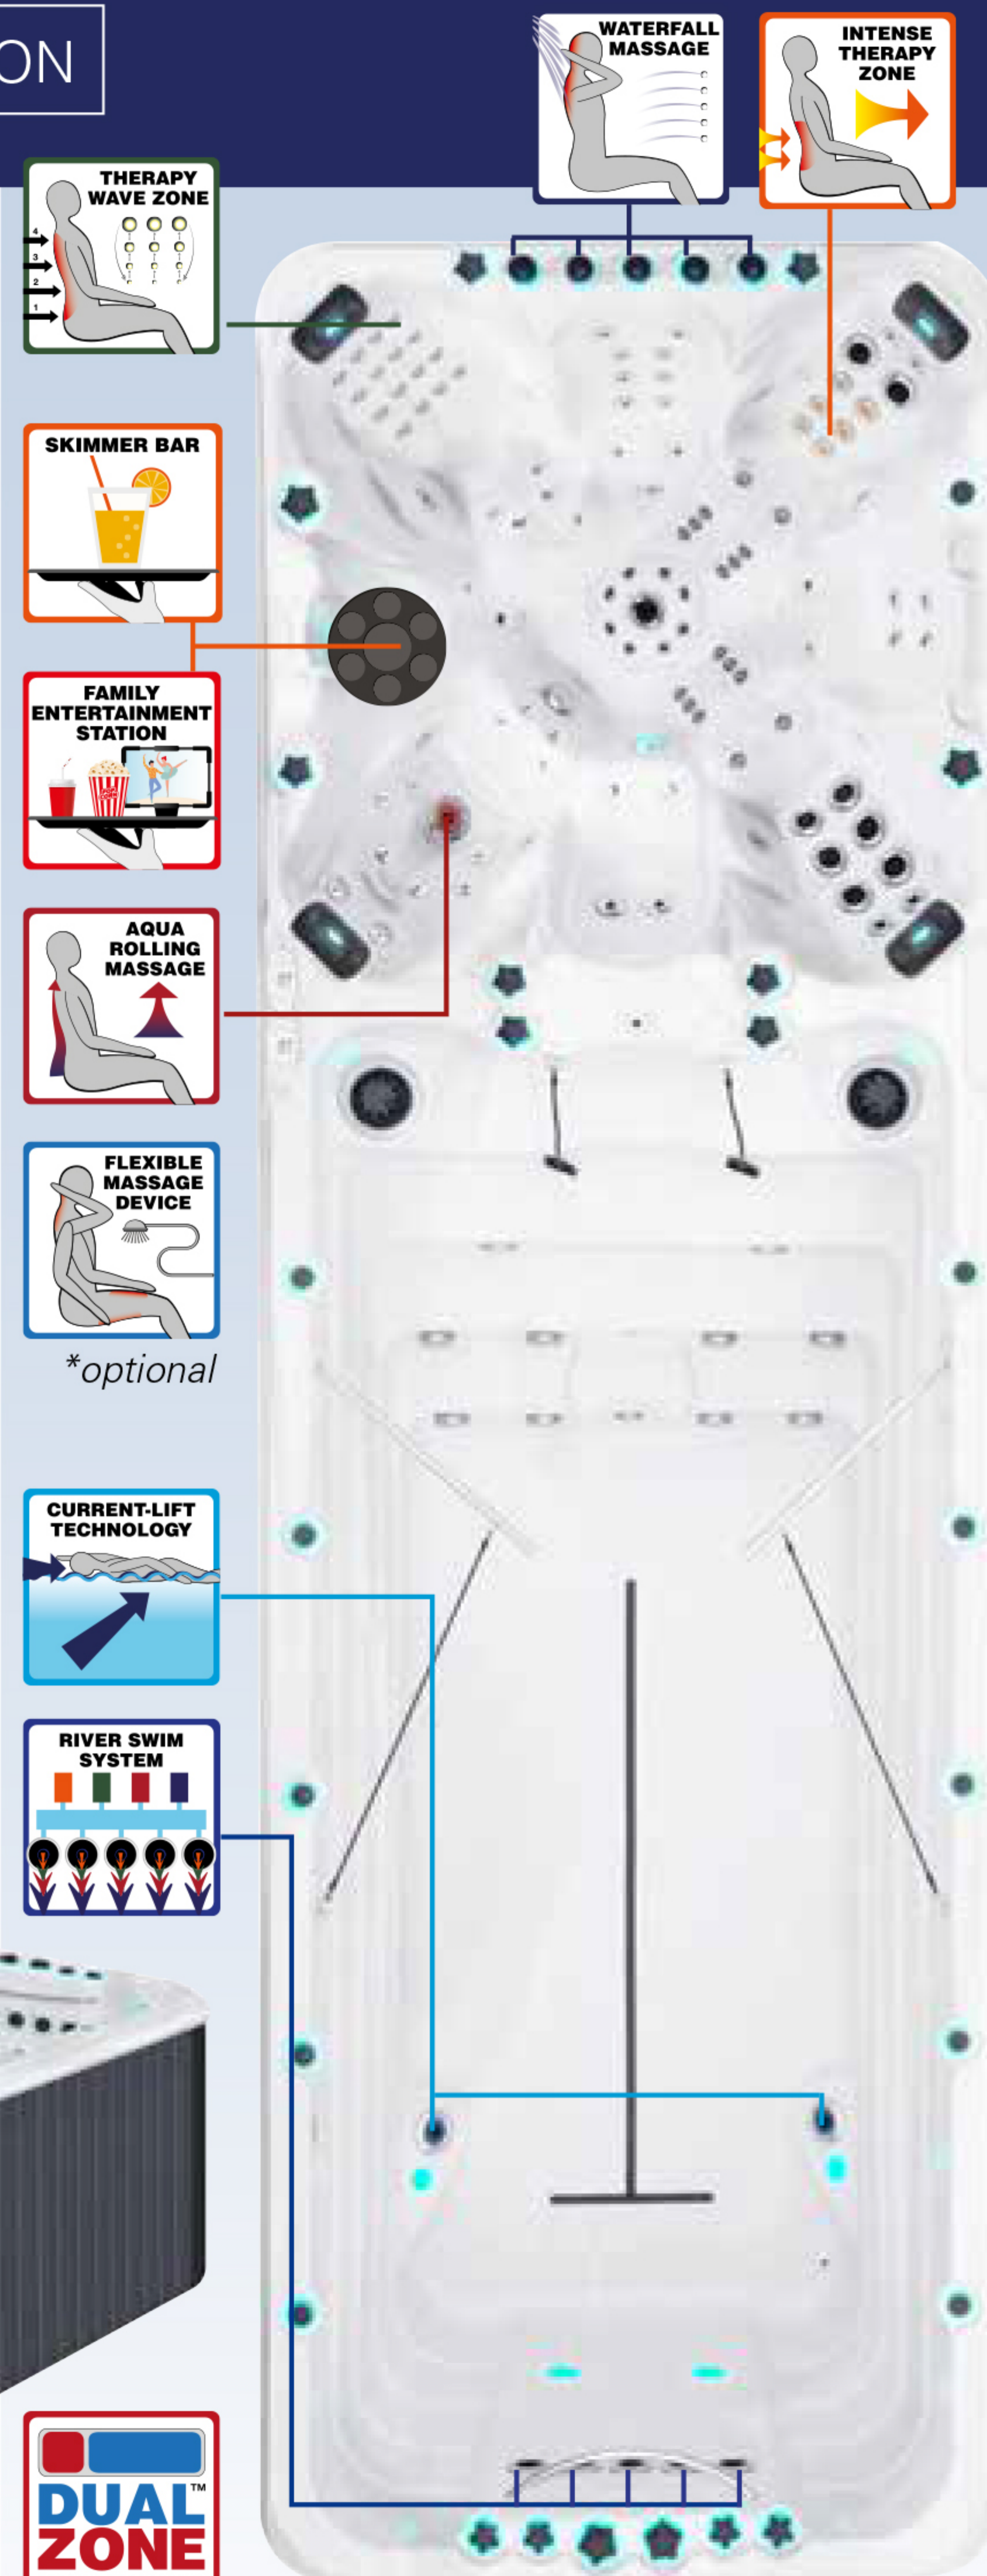

- Dimensions Standard: 708 x 225 x 126 cm
- Dimensions Deep: 708 x 225 x 155 cm
- Number of Seats: 8
- Total Massage Jets: 70
- Turbo Swim Jets: 5
- Floor Swim Jets: 2
- Skimmer Bar
- Aqua Rolling Massage™
- Therapy Wave Zone
- Intense Therapy Zone
- Waterfall Massage
- Starbrite Interior LED light System
- Audio System with Bluetooth
- Wi-Fi Ready
- Hybrid Heating™
- Bio-Lok
- Synergy Water Maintenance System

- Energy Efficient Filtration Pump
- Capacity Standard: 13000 L
- Dry Weight Standard: 1600 KG
- Capacity Deep: 15000 L
- Dry Weight Deep: 1750 KG
- Current-Lift Technology™
- River Swim System

Full specification page 51