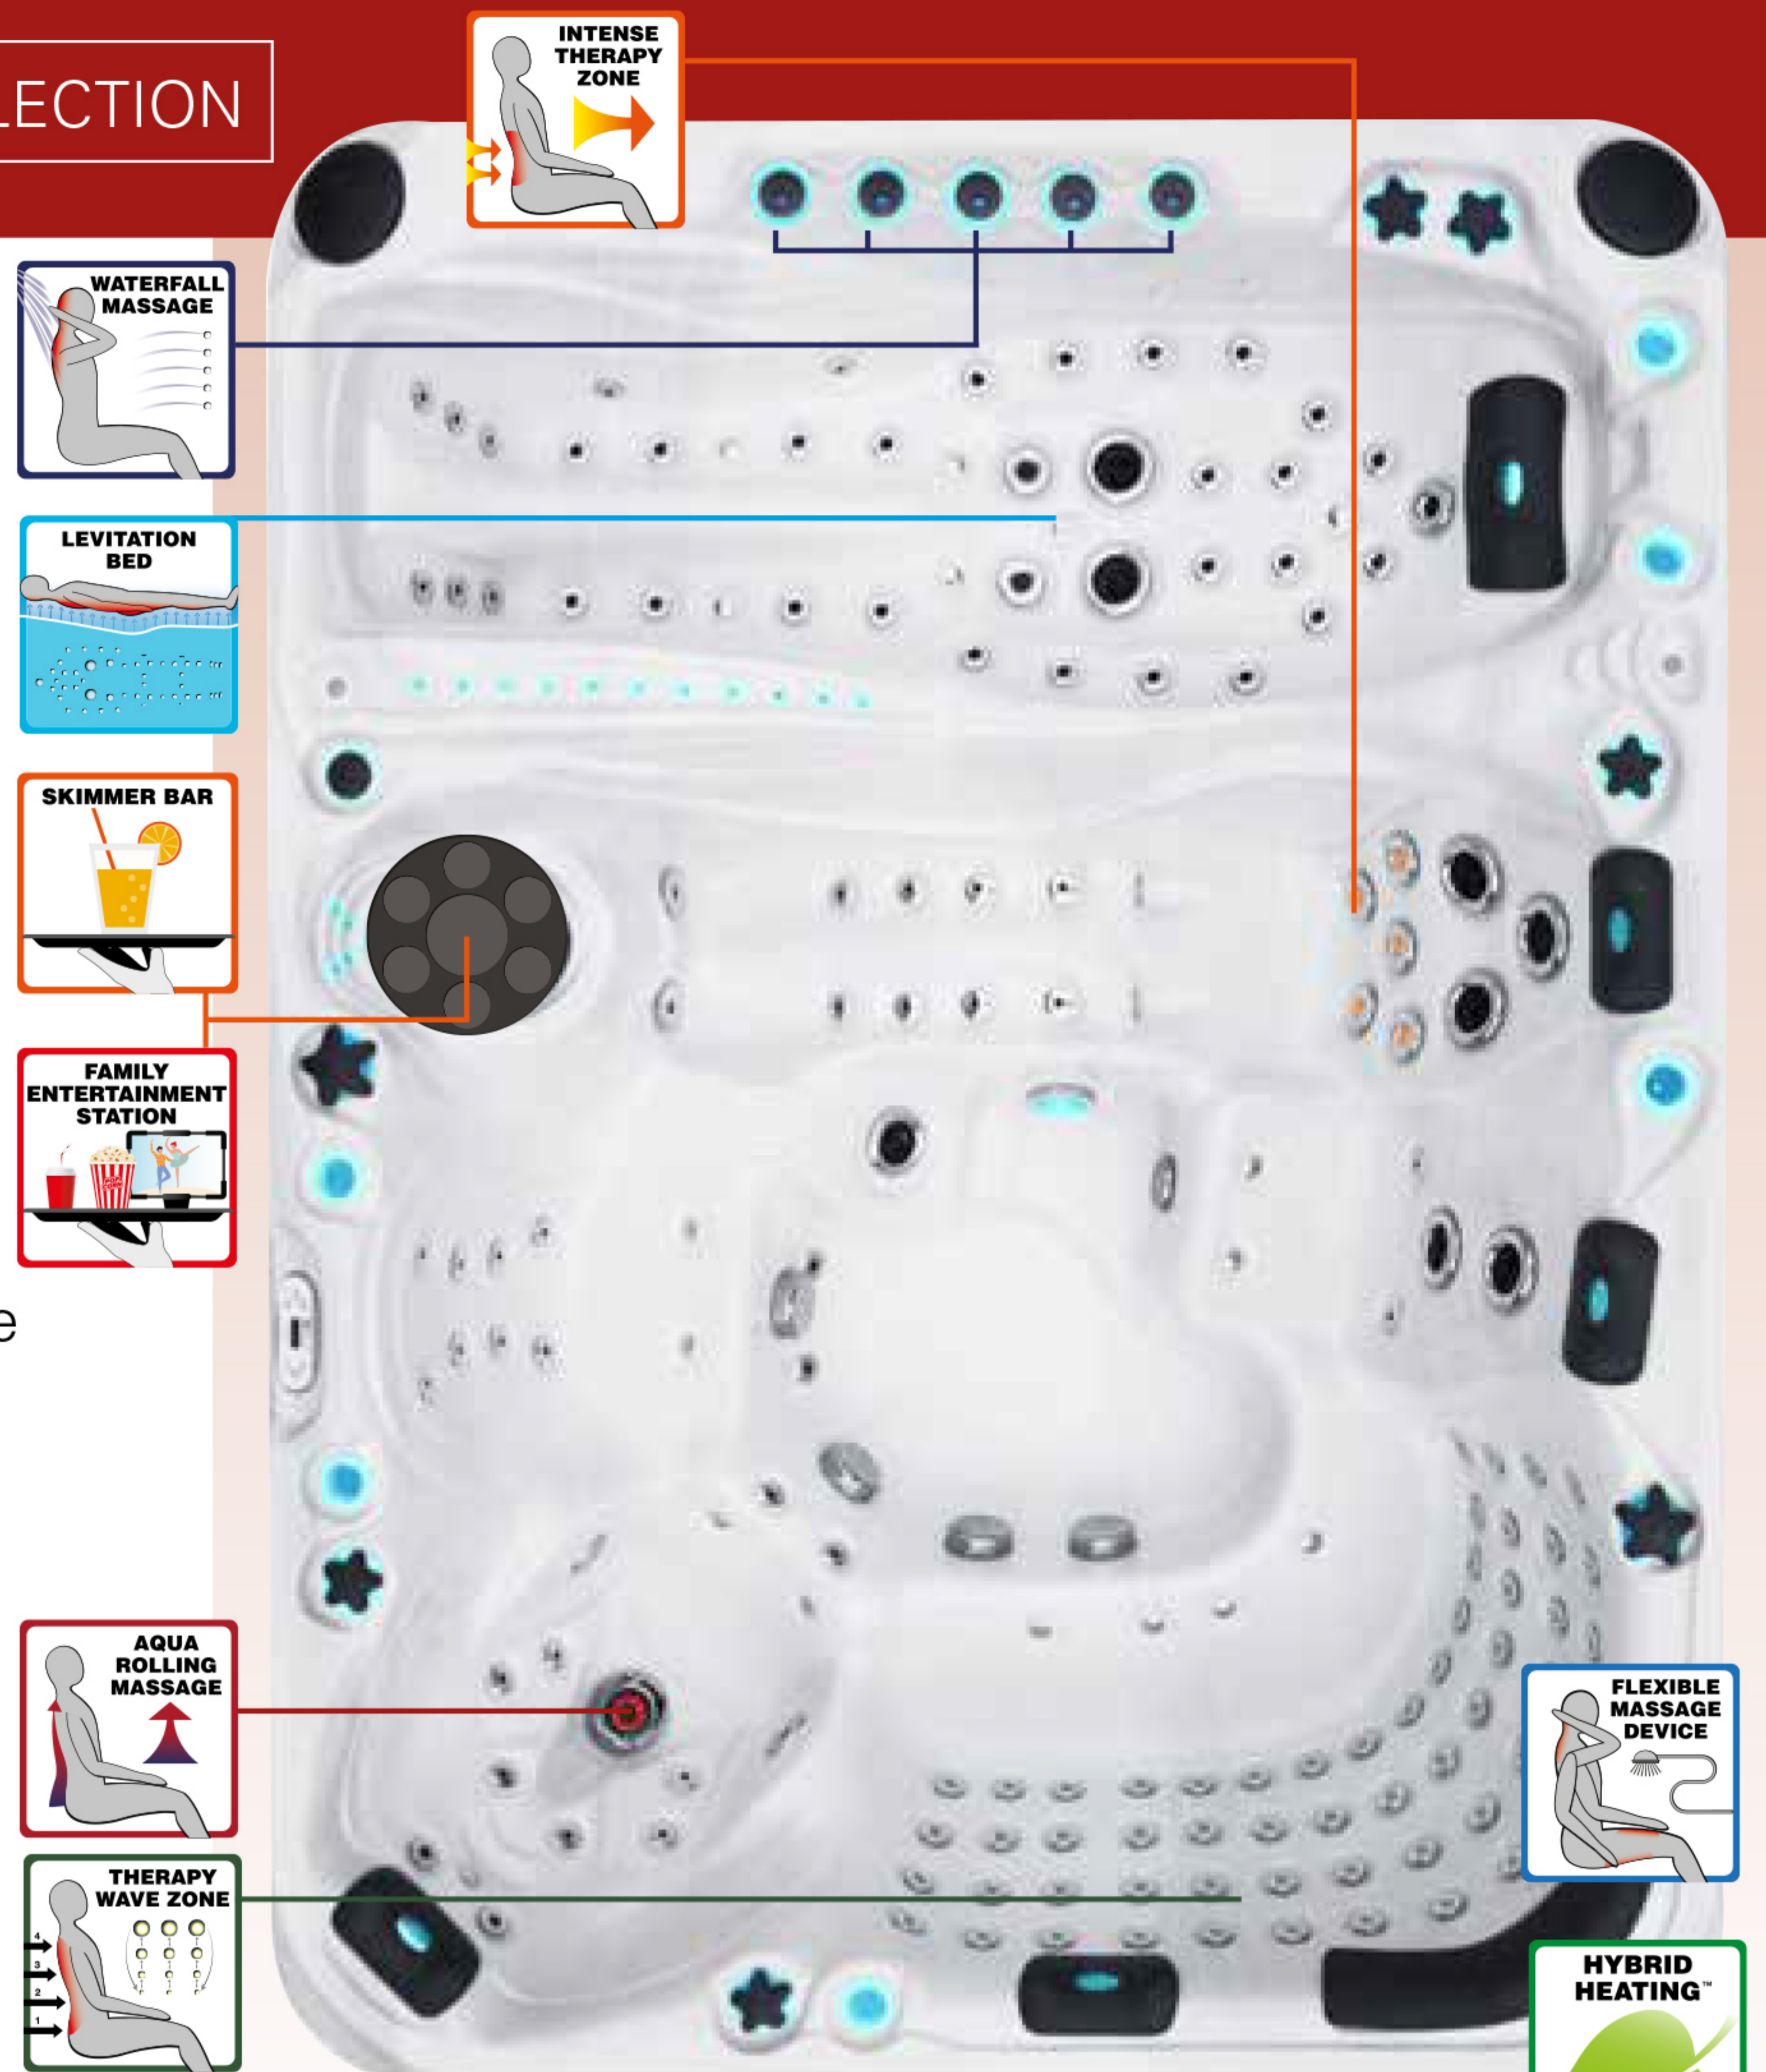

ECSTATIC

EXCLUSIVE COLLECTION

The Ecstatic is a seven-person oasis that incorporates all standard features from the Exclusive Collection, and then some. It has five seats, one lounger, and one Levitation Bed. The Levitation Bed is the most innovative spa feature available on the market today, allowing you to lay face up or face down for the most relaxing whole-body massage imaginable. The Ecstatic also now boasts our Therapy Wave Zone, a massage feature that uses jets to work the muscles in the back, as well as a Waterfall Massage that concentrates on the neck. Additional features include an audio system, our Aqua Rolling Massage™, aromatherapy, Synergy Water Maintenance System, and over 150 therapeutic massage jets. In short, this model is packed with many cutting-edge features designed to provide the most relaxing, renewing hydrotherapy experience imaginable.

- Dimensions: 305 x 228 x 91 cm
- Number of seats: 5
- Number of loungers: 2
- Total massage jets: 150
- Skimmer Bar
- Aqua Rolling Massage™
- Therapy Wave Zone
- Intense Therapy Zone
- Waterfall Massage
- Levitation Bed
- Soft Air Massage System

- Starbrite Interior LED Light System
- Audio System with Bluetooth
- Wi-Fi Ready
- Hybrid Heating™
- Bio-Lok
- Synergy Water Maintenance System
- Energy Efficient Filtration Pump
- Capacity: 1650 L
- Dry Weight: 500 KG

Full specification page 50