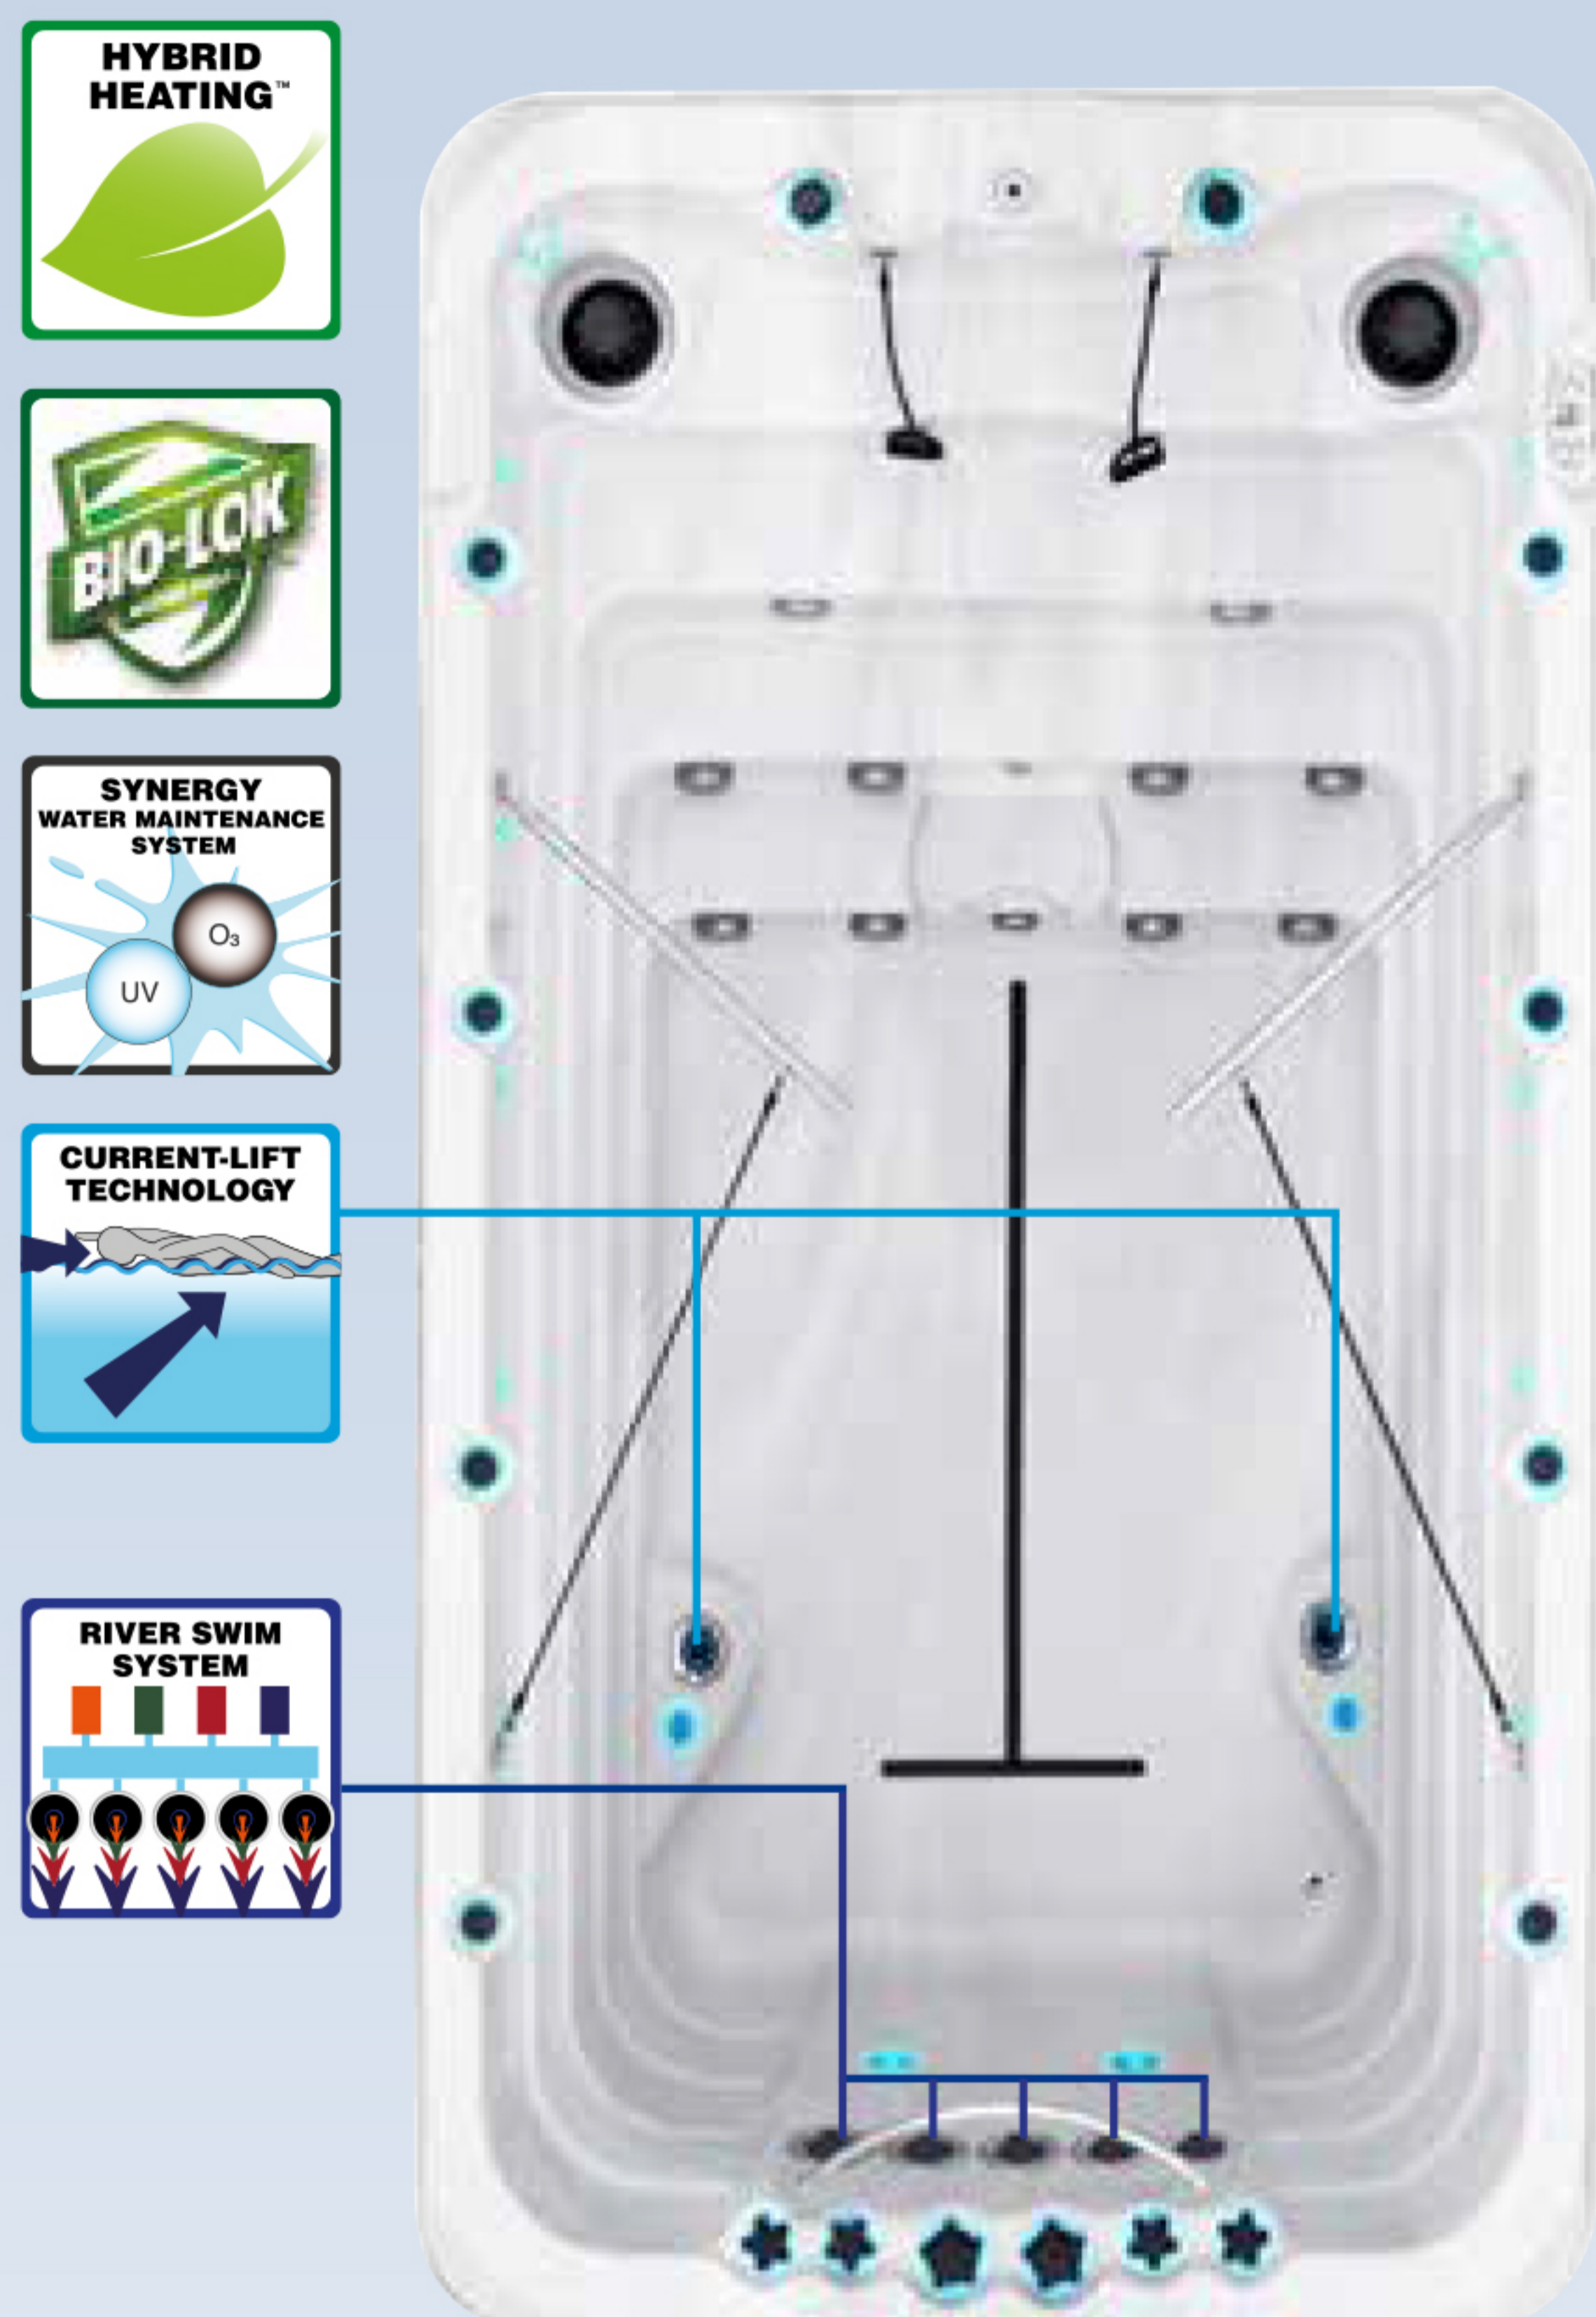

Full specification page 51

- Dimensions Standard: 400 x 228 x 126 cm
- Dimensions Deep: 400 x 228 x 152 cm
- Turbo Swimjets: 5
- Floor Swimjets: 2
- Starbrite Interior LED light System
- Wi-Fi Ready
- Hybrid Heating™
- Bio-Lok
- Synergy Water Maintenance System
- Energy Efficient Filtration Pump
- Capacity Standard: 7500 L
- Dry Weight Standard: 1200 KG
- Capacity Deep: 9000 L
- Dry Weight Deep: 1400 KG
- Current-Lift Technology™
- River Swim System

The Swim Spas from the Passion Spas Fitness Collection are specially developed by the Passion Spas design team to offer Aquagym options. They provide a variety of fun and healthy activities for your workout, all in the comfort of your own home.

Swim-Assist Tether System

Besides swimming against the unique River Swim System with use of the Current-Lift Technology (page 37), you can use the Swim-Assist Tether training system to add dimension to your range of the swimming options. The Swim-Assist Tether training system will keep you centered in the Swim Spa, allowing you to swim or walk at any speed with minimal friction on joints. This will increase the rate at which you burn calories and strengthen your muscles. The Swimming Tether System is standard included at all swimspas from the Fitness Collection.

Resistant cords

Resistant cords are used for curls, tricep extensions, chest presses, shoulder pulls, and back pulls. These upper-body exercises are specifically designed to build strength and lumbar core stability. The cords can vary in