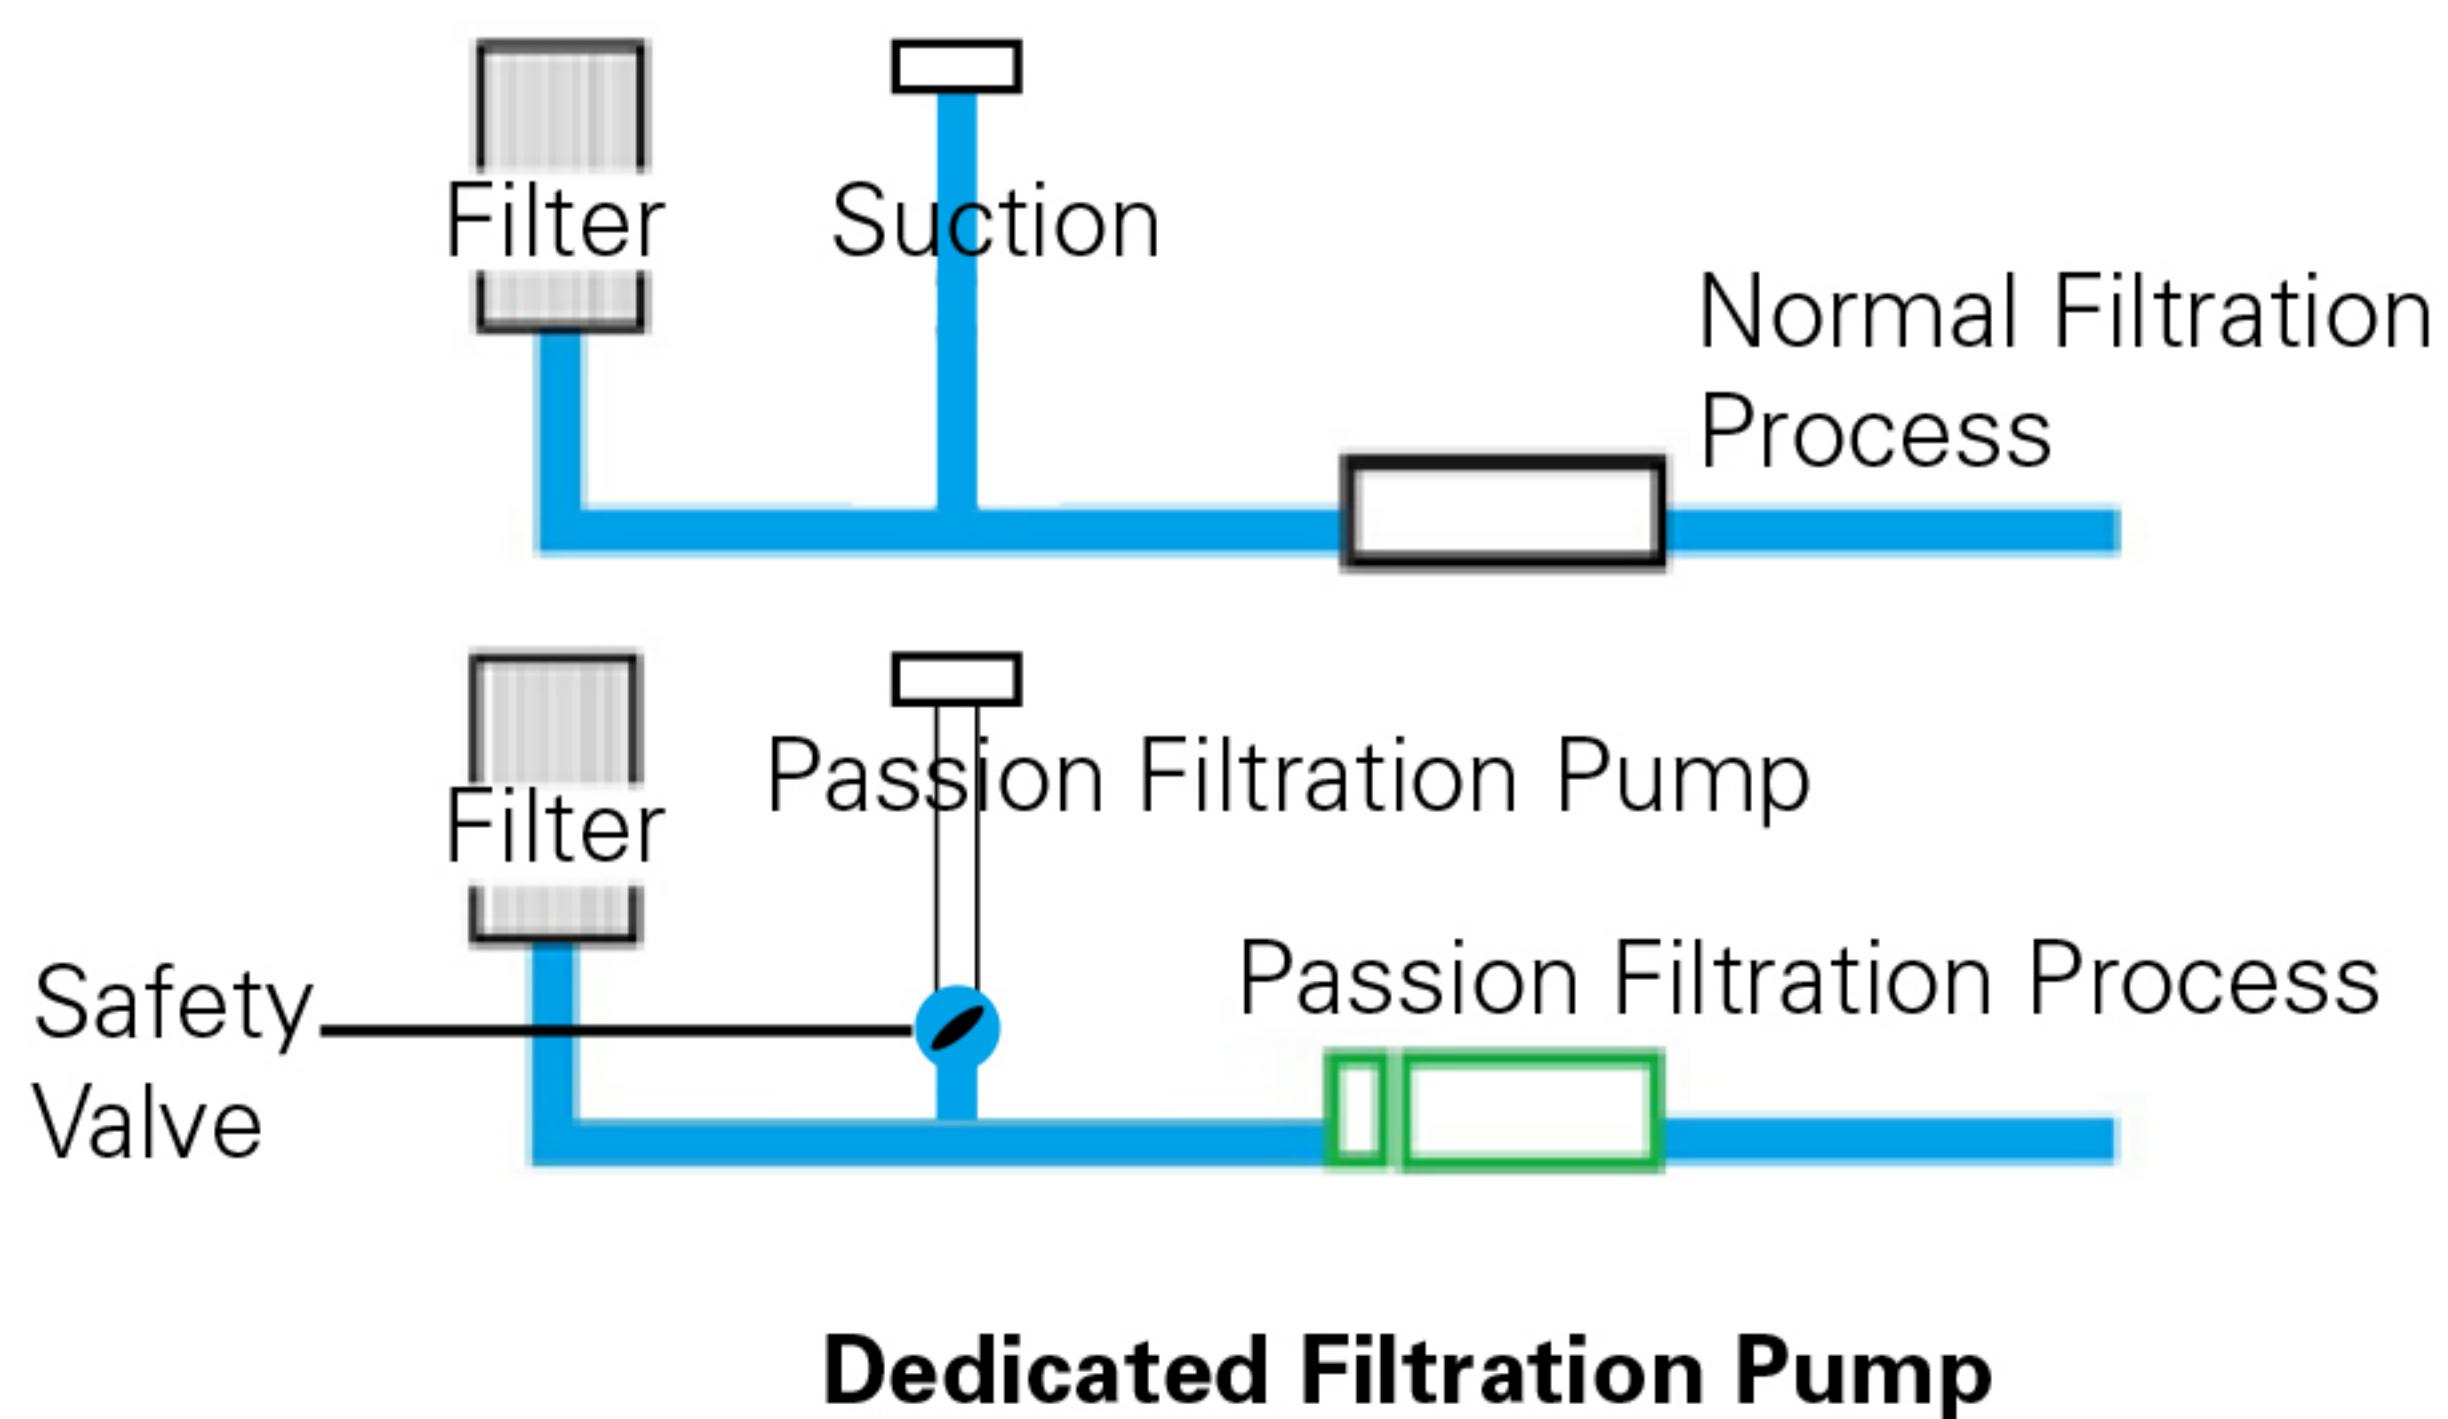

## Amazingly clear water due to our synergy water purification system.

Passion Spas are equipped with a multi-faceted water purification system that helps keep your water crystal clear and reduces the need for additional water sanitation and maintenance. The sole purpose of our dedicated filtration pump is to draw water through the spa filter, insuring that your spa water is constantly being filtered regardless of whether the massage pumps are operating. The water is sanitized by means of our highly effective Ozone System and, in our Signature and Exclusive Collections, further purified with our UV sanitation system. The combination of 100% filtration, ozone sanitation and UV purification creates our Synergy Water Maintenance System that creates the ultimate in clear water.