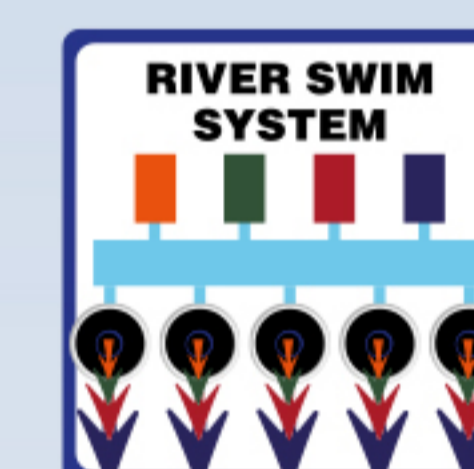

size to accommodate beginners to advanced conditioning. The Resistance cords are also standard included at swimspas from the Fitness Collection.

Rowing Exercise

All swimspas from the Fitness Collection have a Aquagym Seat in their design. Use this seat when you will do your workout on the Aqua Rowing Machine. A combination of stainless steel oars and rubber bands attach to swivel anchors allowing you to do the full rowing motion. This is an excellent upper-body and abdominal workout. The Aqua Rowing Machine is also standard included at all Swim Spas from the Fitness Collection.

Full specification page 51

- Dimensions Standard: 500 x 228 x 126 cm
- Dimensions Deep: 500 x 228 x 152 cm
- Turbo Swimjets: 5
- Floor Swimjets: 2
- Starbrite Interior LED light System
- Wi-Fi Ready
- Hybrid Heating™
- Bio-Lok
- Synergy Water Maintenance System
- Energy Efficient Filtration Pump
- Capacity Standard: 10000 L
- Dry Weight Standard: 1400 KG
- Capacity Deep: 12000 L
- Dry Weight Deep: 1400 KG
- Current-Lift Technology™
- River Swim System